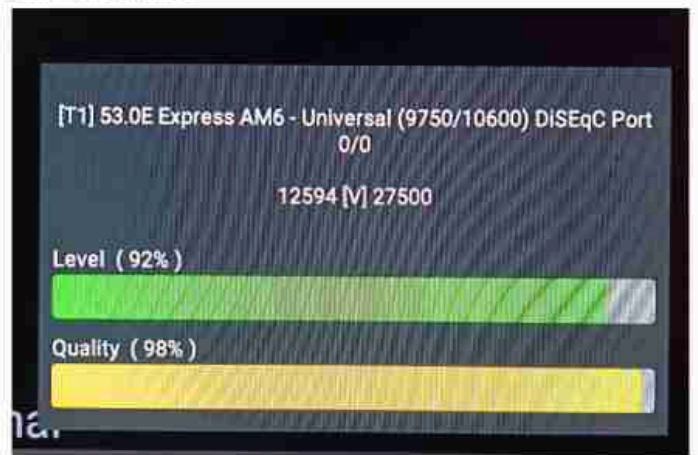

Iran / Bushehr : 12:00pm

GMT : 08:30am

Dubai : 12:30pm