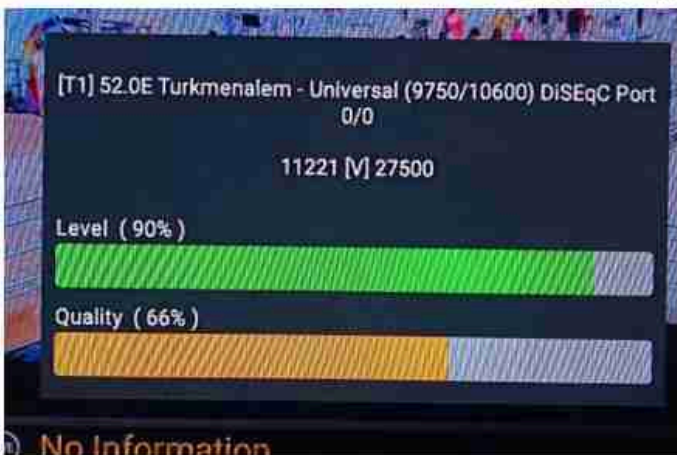

Iran / Bushehr : 12:00pm

GMT : 08:30am

Dubai : 12:30pm