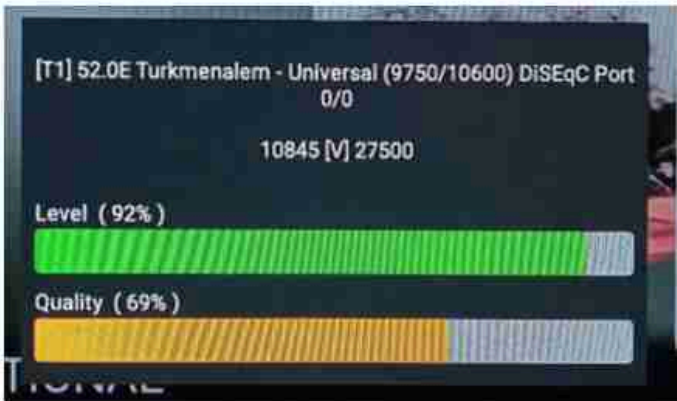

Iran / Bushehr : 12:00pm

GMT : 08:30am

Dubai : 12:30pm