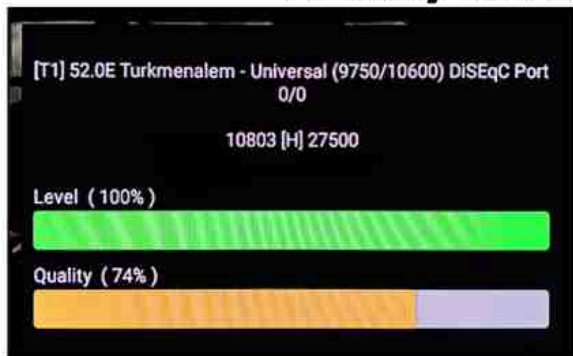

Iran/Shiraz: 05am

GMT : 01:30am

Dubai : 05:30am