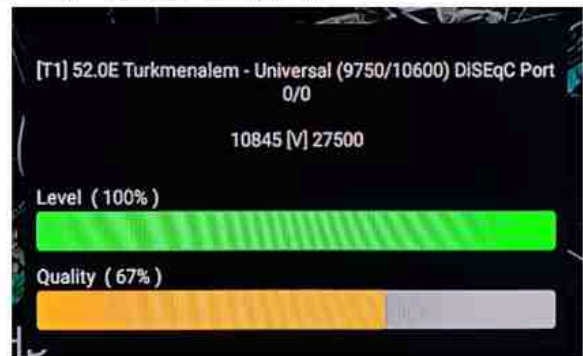

Iran/Shiraz: 05am

GMT : 01:30am

Dubai : 05:30am