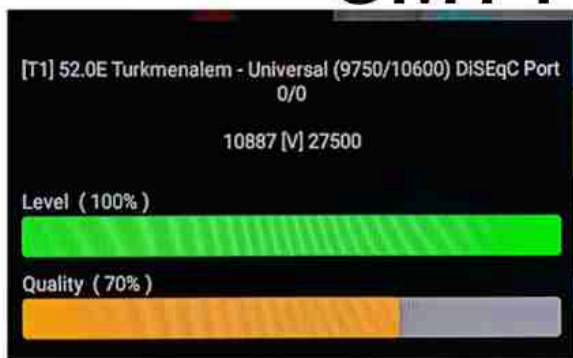

Iran/Shiraz: 05am

GMT : 01:30am

Dubai : 05:30am