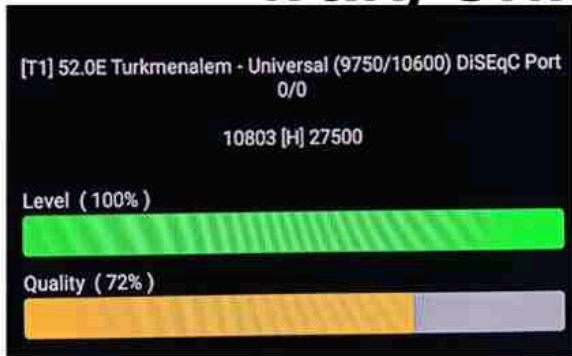

Iran/Shiraz: 01 am

GMT : 09:30pm

Dubai : 01:30am