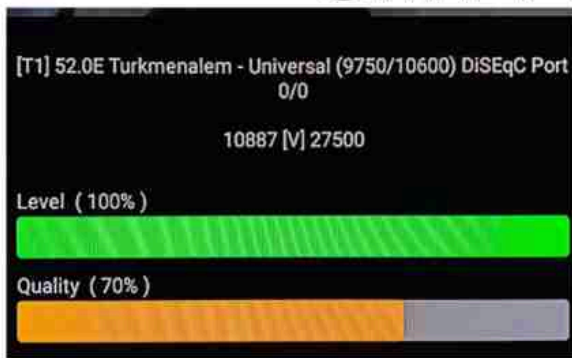

Iran/Shiraz: 01 am

GMT : 09:30pm

Dubai : 01:30am