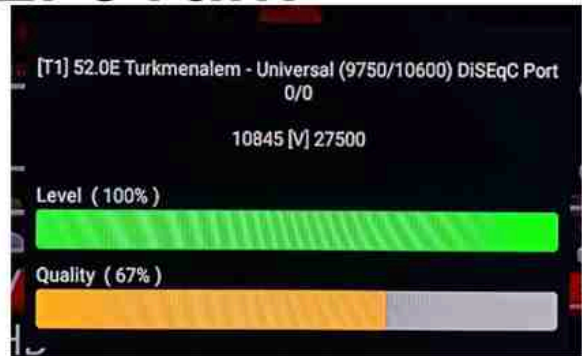

Iran/Shiraz: 01 am

GMT : 09:30pm

Dubai : 01:30am