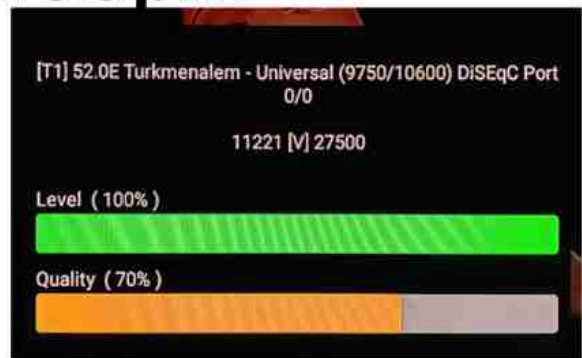

Iran/Shiraz: 01 am

GMT : 09:30pm

Dubai : 01:30am