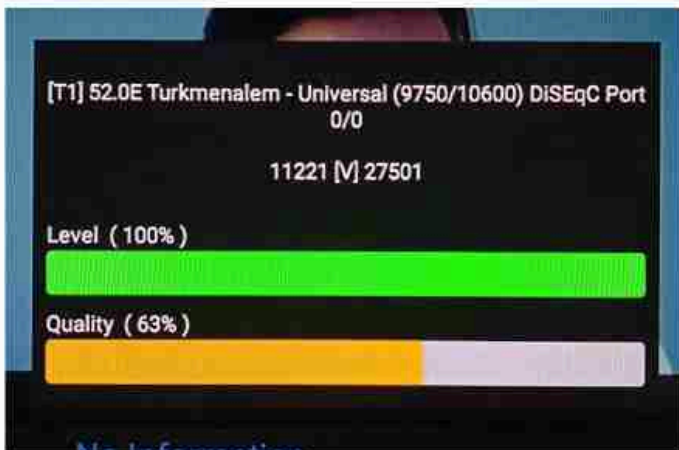

Iran / Bushehr : 12:00am

GMT : 08:30am

Dubai : 12:30am