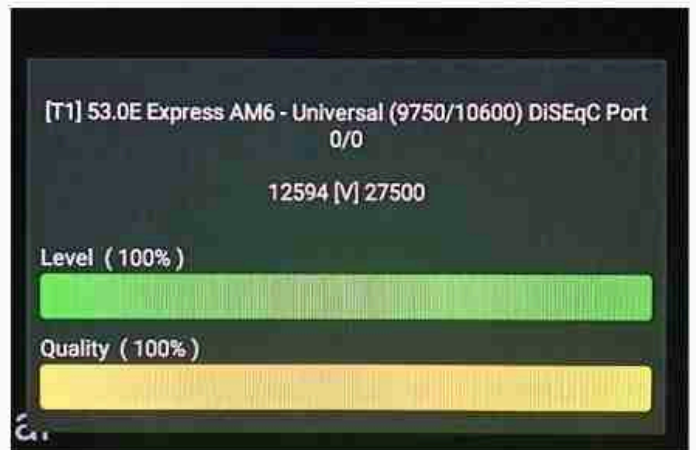

Iran / Bushehr : 12:00am

GMT : 08:30am

Dubai : 12:30am