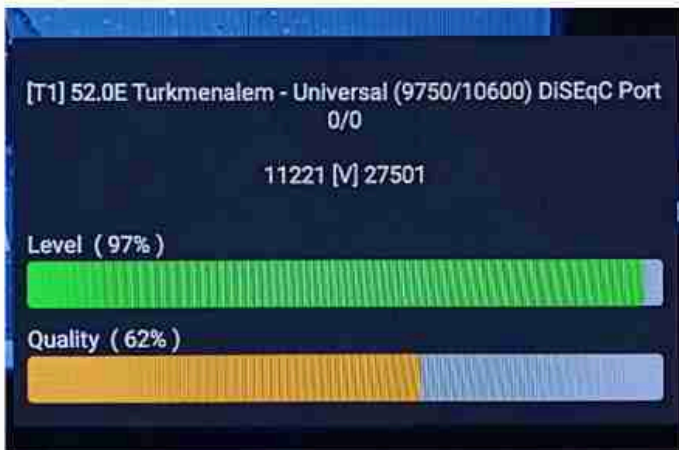

Iran / Bushehr : 08:30am

GMT : 05:00am

Dubai : 09:00am