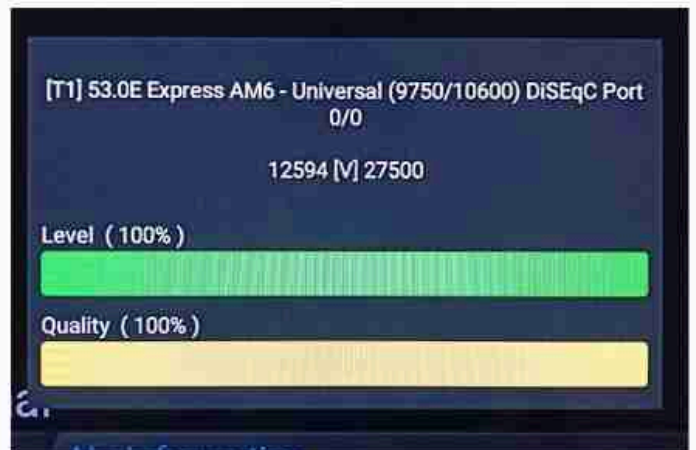

Iran / Bushehr : 08:30am

GMT : 05:00am

Dubai : 09:00am