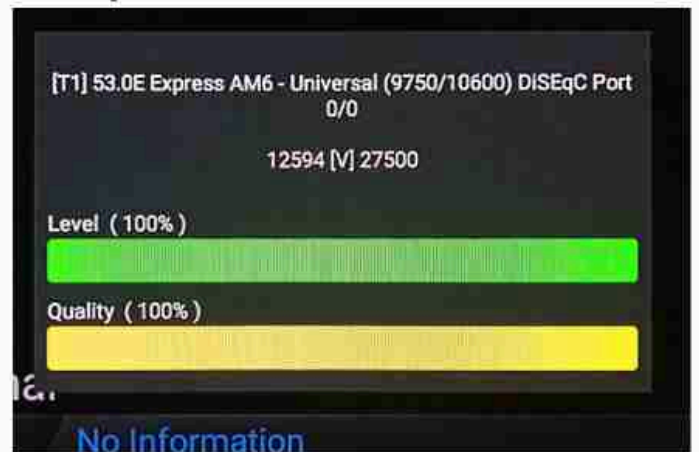

Iran / Bushehr : 07:30pm

GMT : 04:00pm

Dubai : 08:00pm