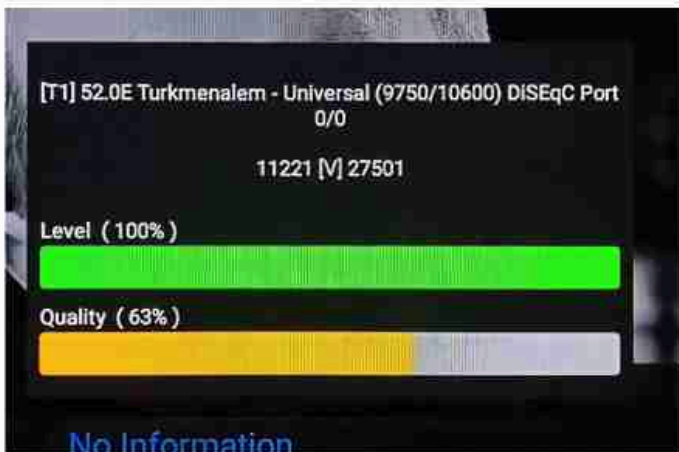

Iran / Bushehr : 07:30pm

GMT : 04:00pm

Dubai : 08:00pm