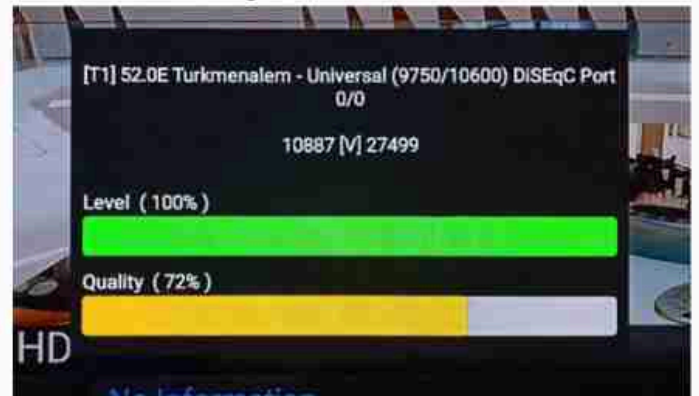

Iran / Bushehr : 07:30pm

GMT : 04:00pm

Dubai : 08:00pm