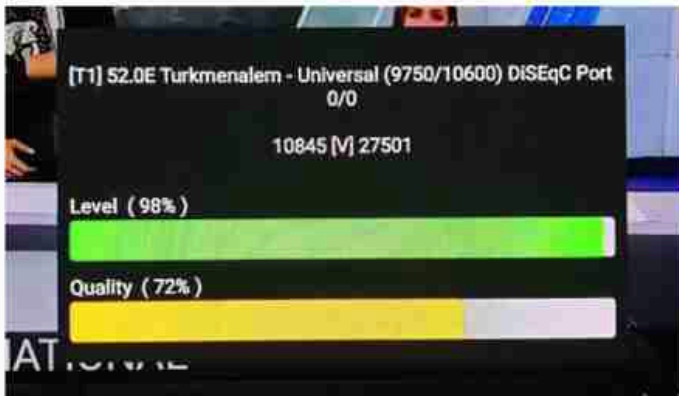

Iran / Bushehr : 07:30pm

GMT : 04:00pm

Dubai : 08:00pm