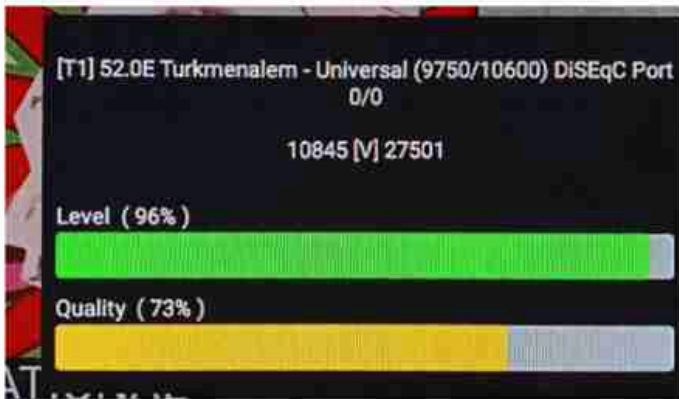

Iran / Bushehr : 05:30pm

GMT : 02:00pm

Dubai : 06:00pm