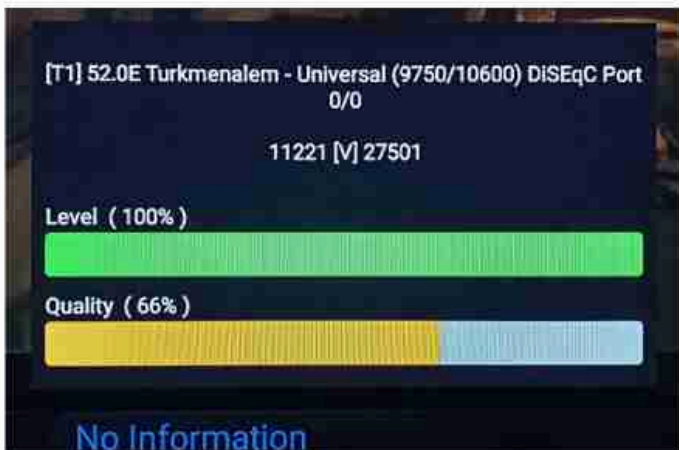

Iran / Bushehr : 05:30pm

GMT : 02:00pm

Dubai : 06:00pm