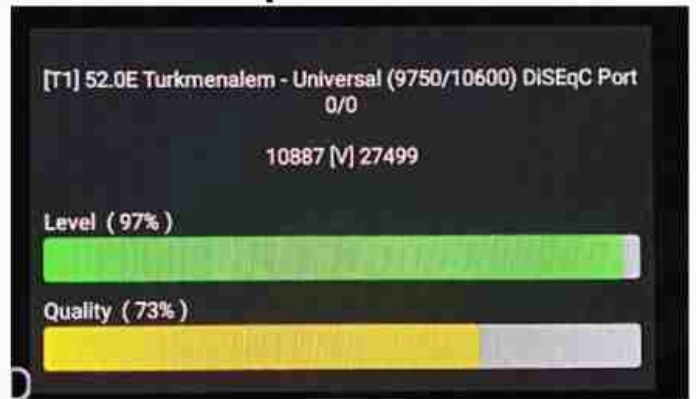

Iran / Bushehr : 05:30pm

GMT : 02:00pm

Dubai : 06:00pm