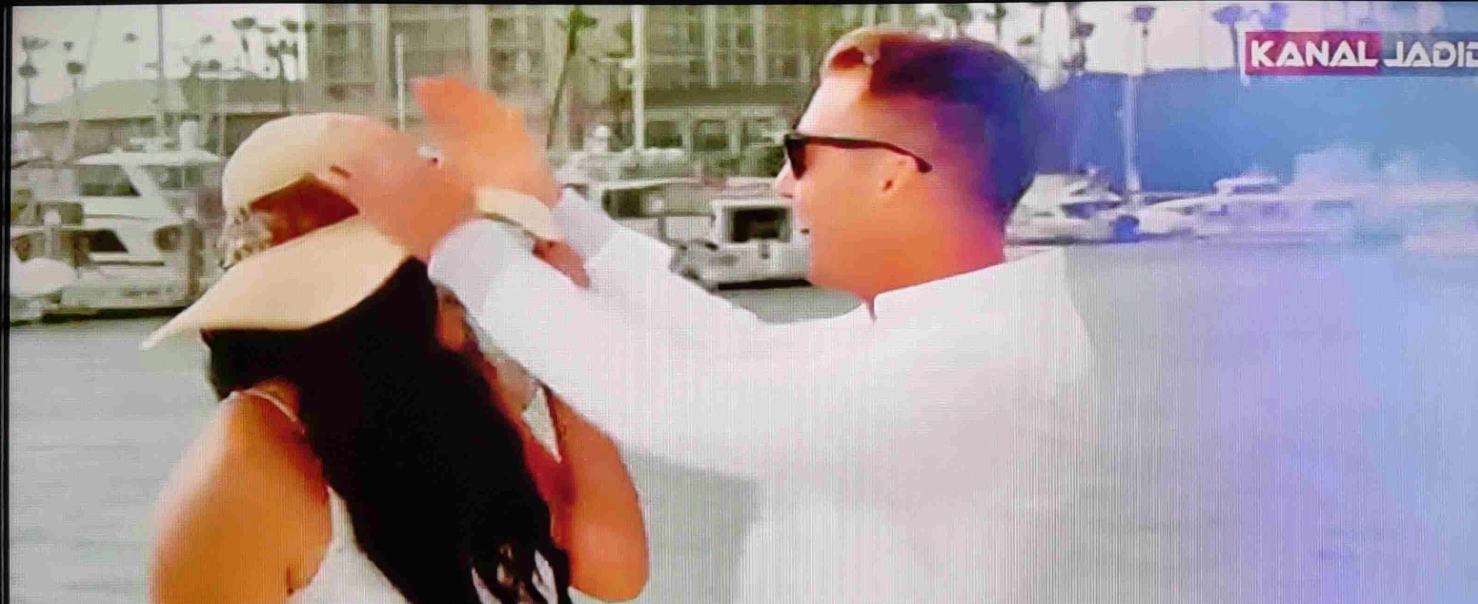

00011 Kanal Jadid

TurkmenAlem 10845 , V , 27500 DVB-S

720*576 16:9 3.09 Mbps MPEG2 WNS