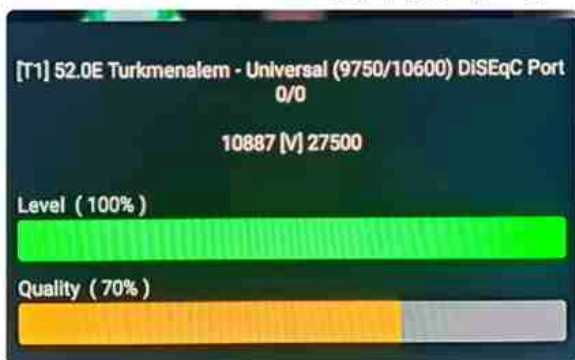

Iran/Shiraz: 05am

GMT : 01:30am

Dubai : 05:30am