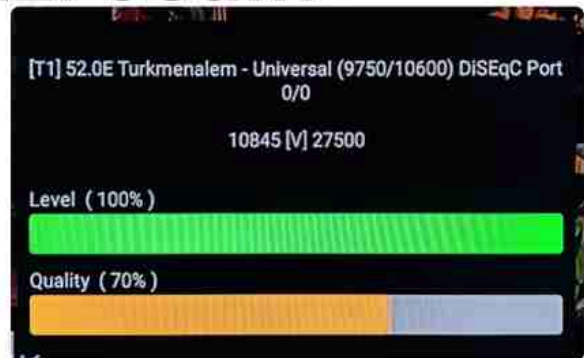

Iran/Shiraz: 05am

GMT : 01:30am

Dubai : 05:30am