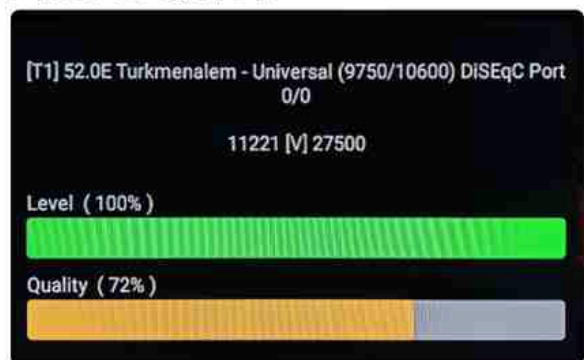

Iran/Shiraz: 05am

GMT : 01:30am

Dubai : 05:30am