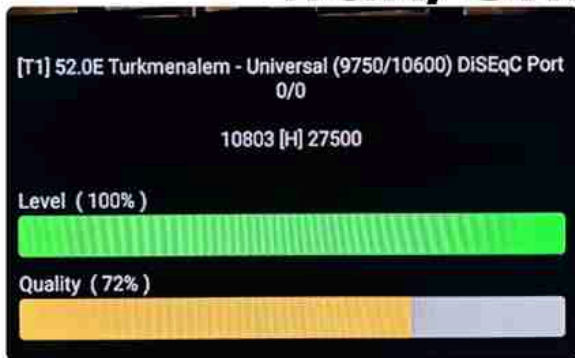

Iran/Shiraz: 05am

GMT : 01:30am

Dubai : 05:30am