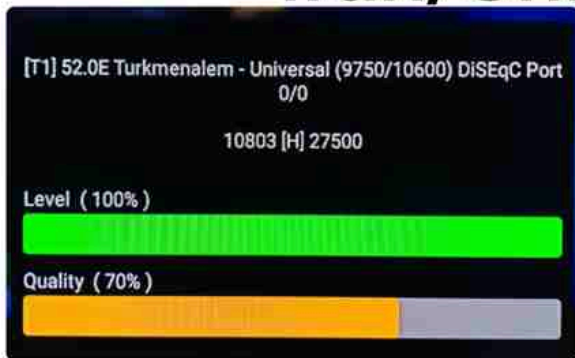

Iran/Shiraz: 01 am

GMT : 09:30pm

Dubai : 01:30am