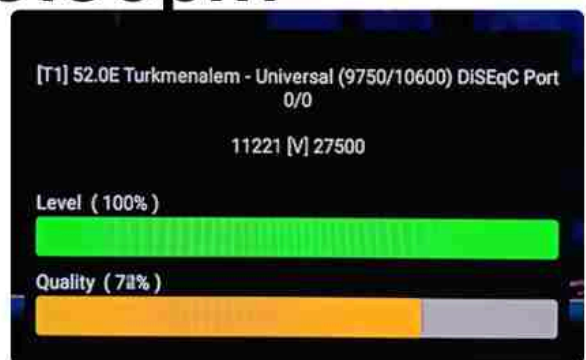

Iran/Shiraz: 01 am

GMT : 09:30pm

Dubai : 01:30am