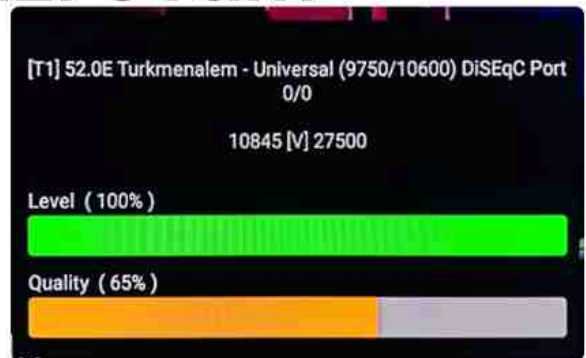

Iran/Shiraz: 01 am

GMT : 09:30pm

Dubai : 01:30am