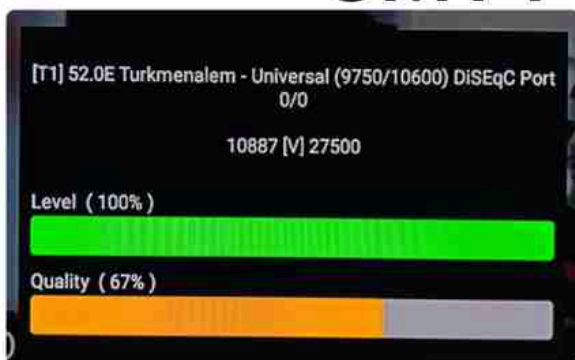

Iran/Shiraz: 01 am

GMT : 09:30pm

Dubai : 01:30am