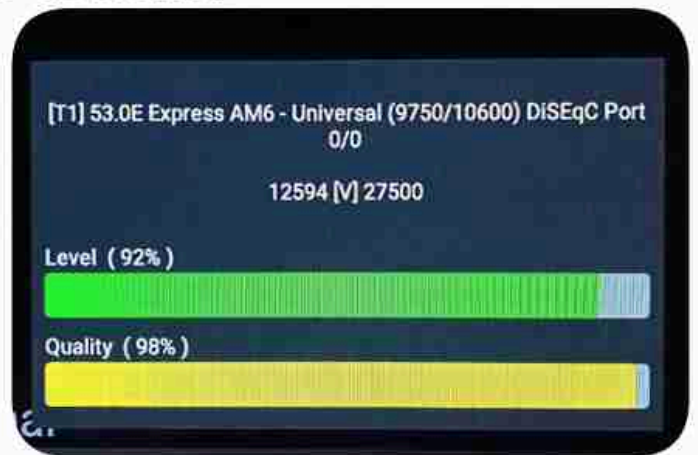

Iran / Bushehr : 11:00am

GMT : 07:30am

Dubai : 11:30am