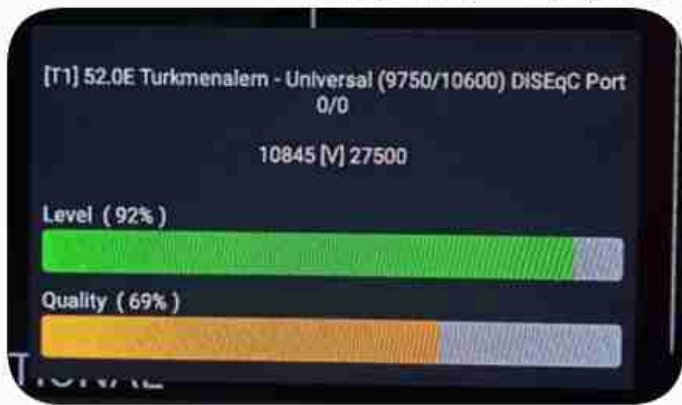

Iran / Bushehr : 11:00am

GMT : 07:30am

Dubai : 11:30am