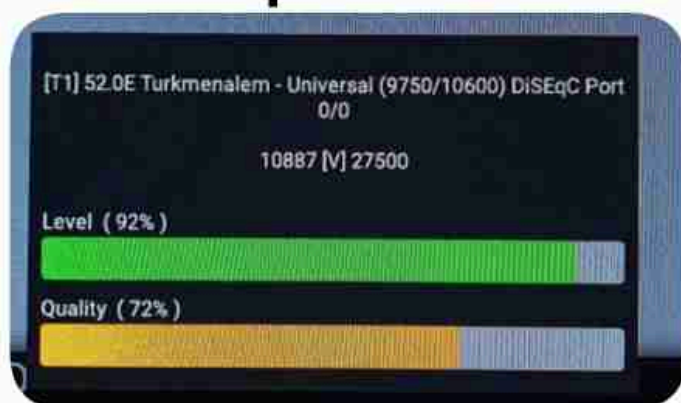

**Iran / Bushehr : 05:15pm**

**GMT : 01:45pm**

**Dubai : 05:45pm**