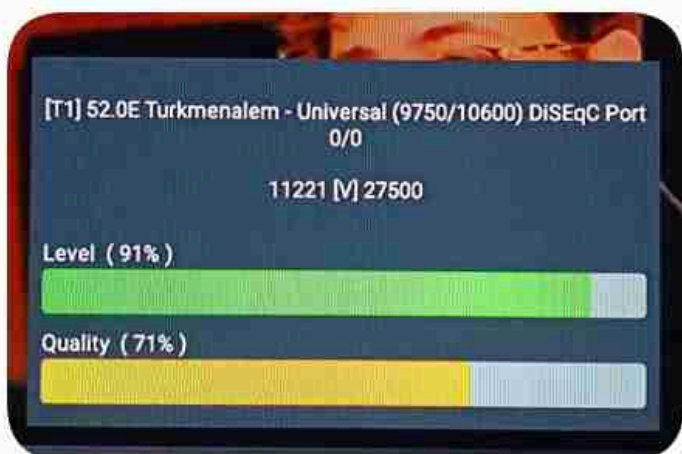

**Iran / Bushehr : 05:15pm**

**GMT : 01:45pm**

**Dubai : 05:45pm**