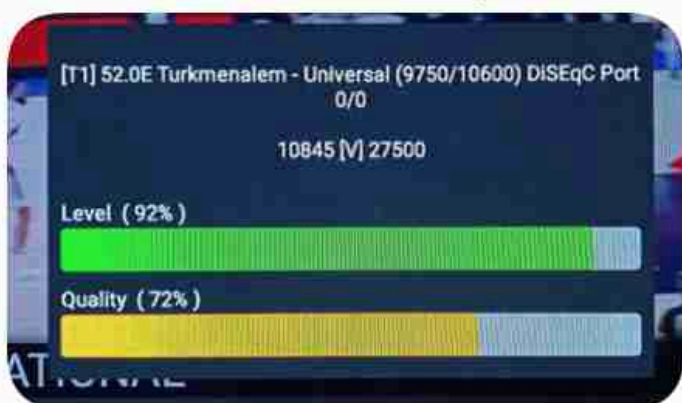

**Iran / Bushehr : 05:15pm**

**GMT : 01:45pm**

**Dubai : 05:45pm**