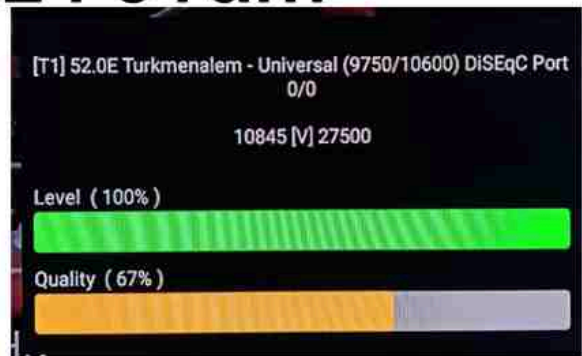

Iran/Shiraz : 01 am

GMT : 09:30pm

Dubai : 01:30am