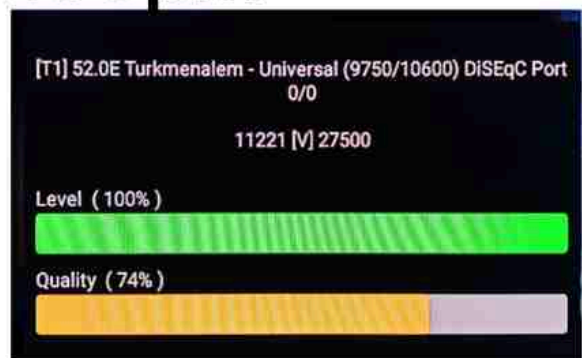

Iran/Shiraz : 01 am

GMT : 09:30pm

Dubai : 01:30am