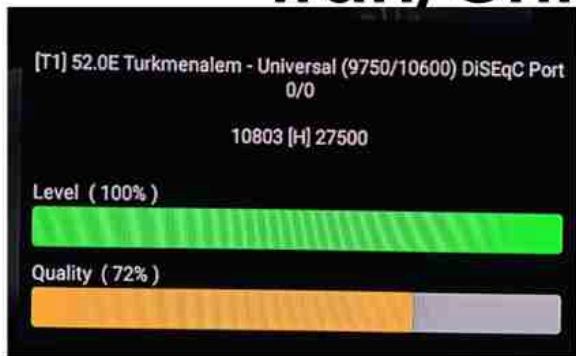

Iran/Shiraz : 01 am

GMT : 09:30pm

Dubai : 01:30am