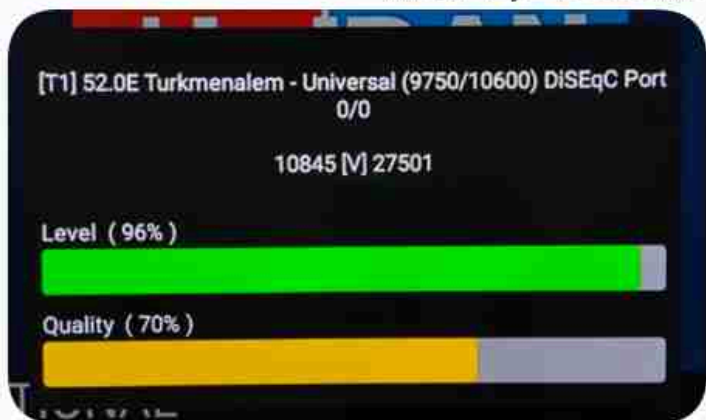

Iran / Bushehr : 12:00pm

GMT : 08:30pm

Dubai : 12:30pm