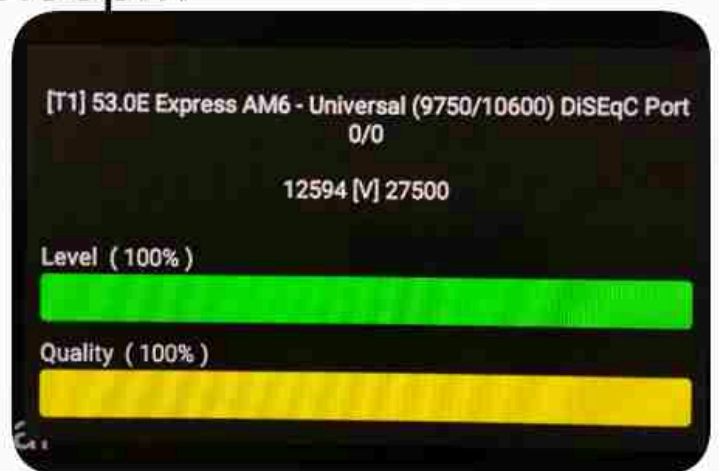

Iran / Bushehr : 12:00pm

GMT : 08:30pm

Dubai : 12:30pm