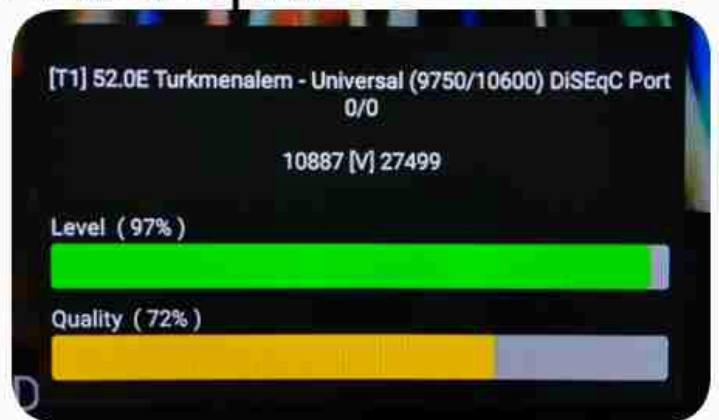

Iran / Bushehr : 12:00pm

GMT : 08:30pm

Dubai : 12:30pm