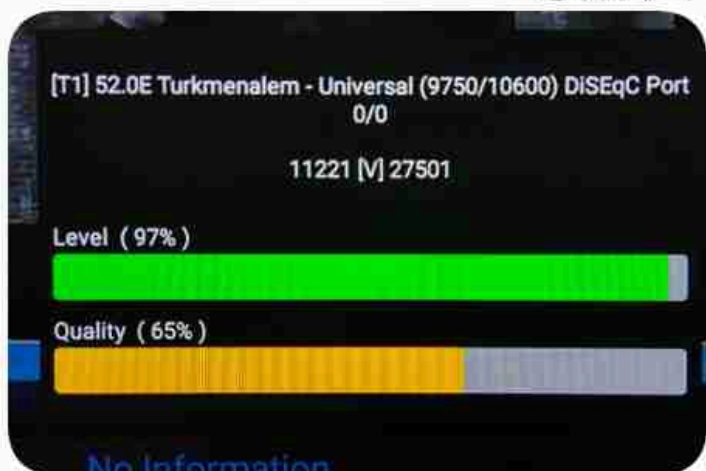

Iran / Bushehr : 12:00pm

GMT : 08:30pm

Dubai : 12:30pm