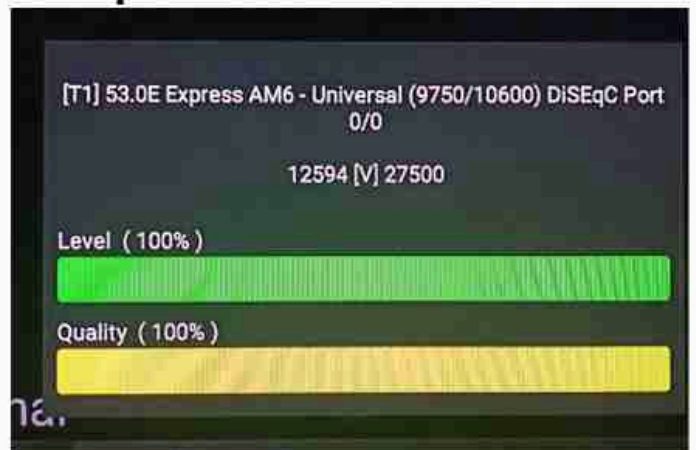

Iran / Bushehr : 09:30pm

GMT : 06:00pm

Dubai : 10:00pm