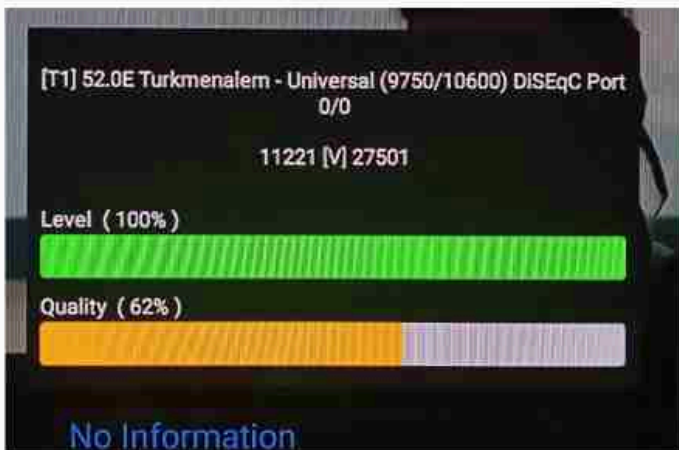

Iran / Bushehr : 09:30pm

GMT : 06:00pm

Dubai : 10:00pm