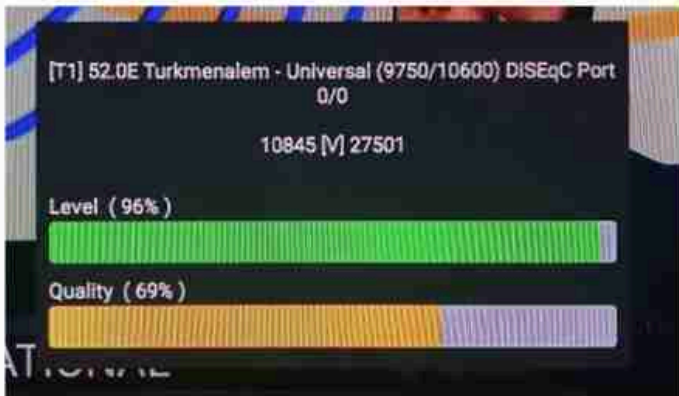

Iran / Bushehr : 09:30pm

GMT : 06:00pm

Dubai : 10:00pm