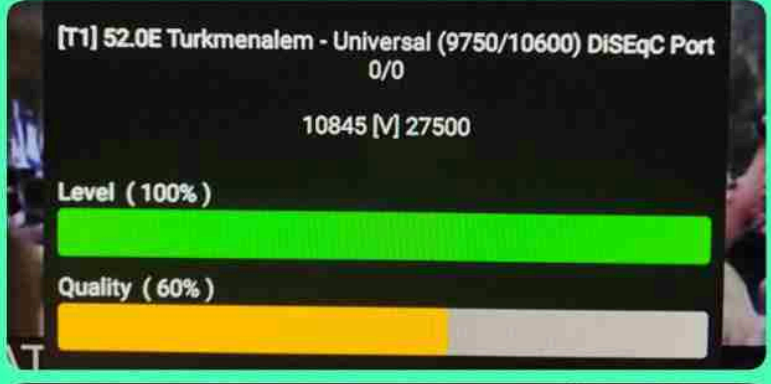

Iran / Bushehr

02:30pm (GMT)

07 October 2024

STABLE

IRAN//Shiraz
07october 2024
02:30 pm (GMT)

Iran / borazjan
02:30pm GMT
07 oct 2024