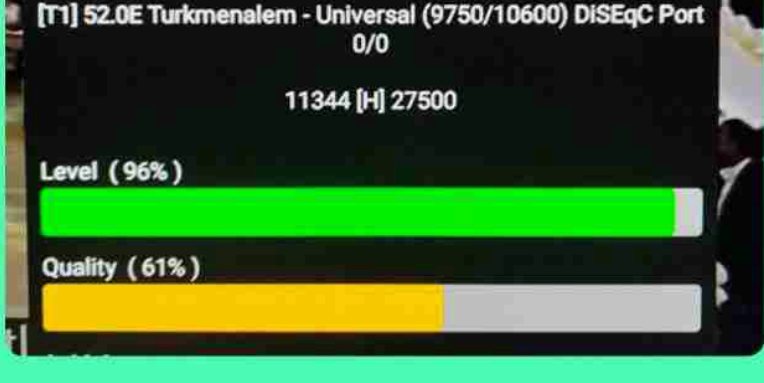

Iran / Bushehr

02:30pm (GMT)

07 October 2024

STABLE

IRAN//Shiraz
07october 2024
02:30 pm (GMT)

Iran / borazjan
02:30pm GMT
07 oct 2024