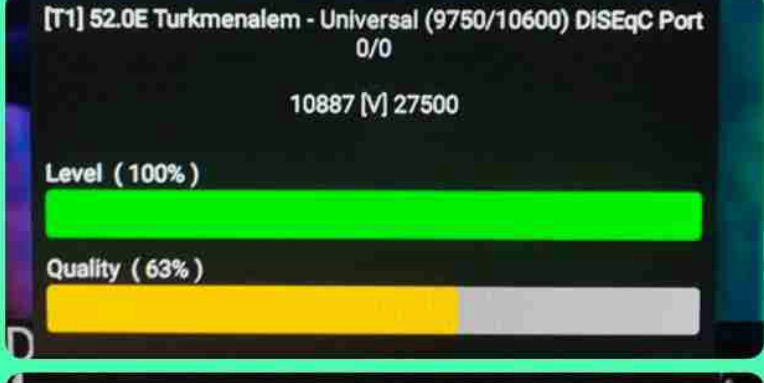

Iran / Bushehr

02:30pm (GMT)

07 October 2024

STABLE

IRAN//Shiraz
07october 2024
02:30 pm (GMT)

Iran / borazjan
02:30pm GMT
07 oct 2024