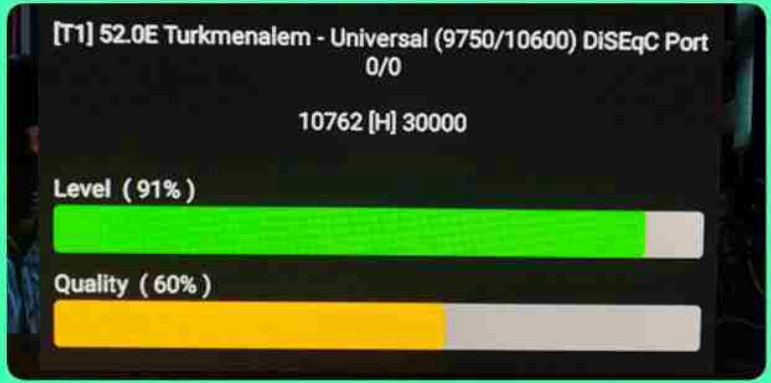

Iran / Bushehr

02:30pm (GMT)

07 October 2024

STABLE

IRAN//Shiraz
07october 2024
02:30 pm (GMT)

Iran / borazjan
02:30pm GMT
07 oct 2024