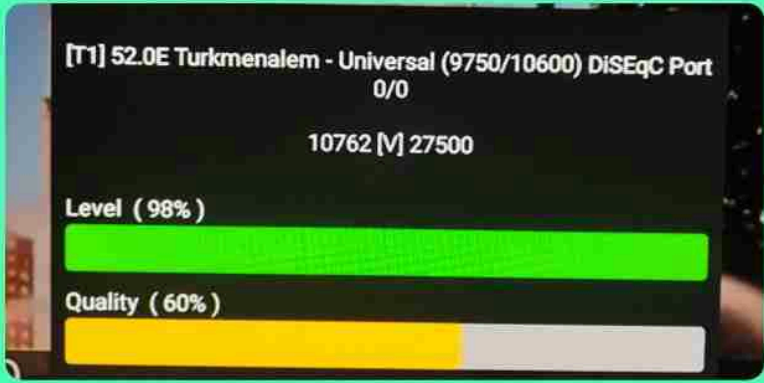

Iran / Bushehr

02:30pm (GMT)

07 October 2024

STABLE

IRAN//Shiraz
07october 2024
02:30 pm (GMT)

Iran / borazjan
02:30pm GMT
07 oct 2024