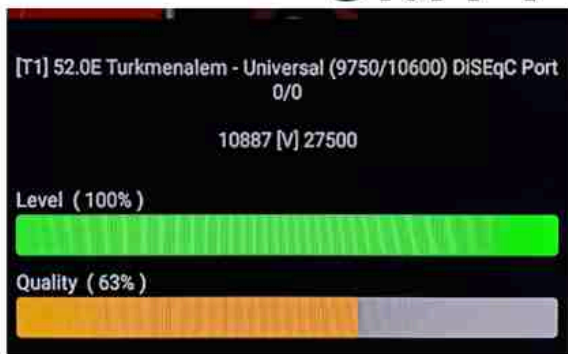

Iran/Shiraz: 01 am

GMT : 09:30pm

Dubai : 01:30am