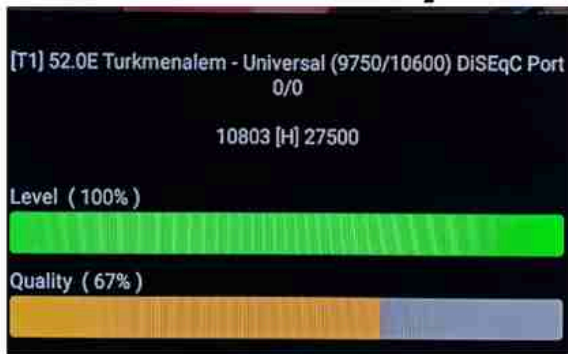

Iran/Shiraz: 01 am

GMT : 09:30pm

Dubai : 01:30am