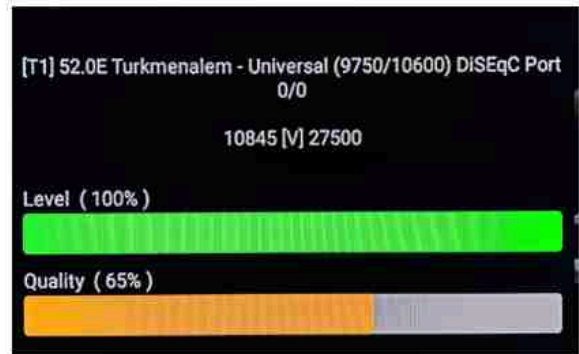

Iran/Shiraz: 01 am

GMT : 09:30pm

Dubai : 01:30am