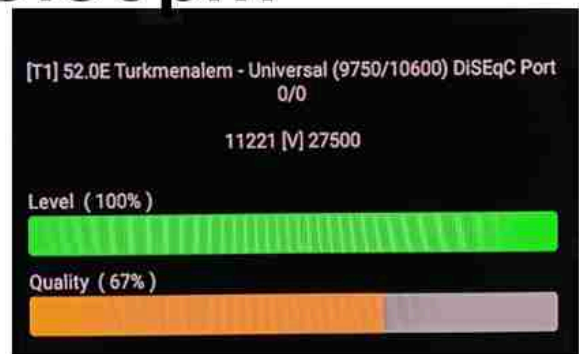

Iran/Shiraz: 01 am

GMT : 09:30pm

Dubai : 01:30am