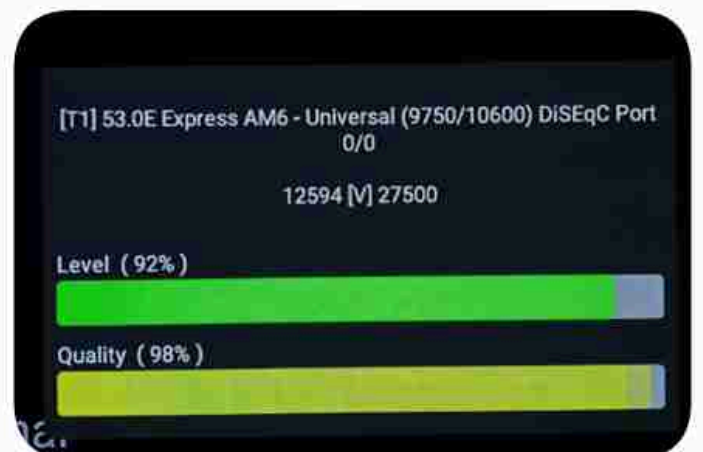

Iran / Bushehr : 11:30am

GMT : 08:00am

Dubai : 12:00pm