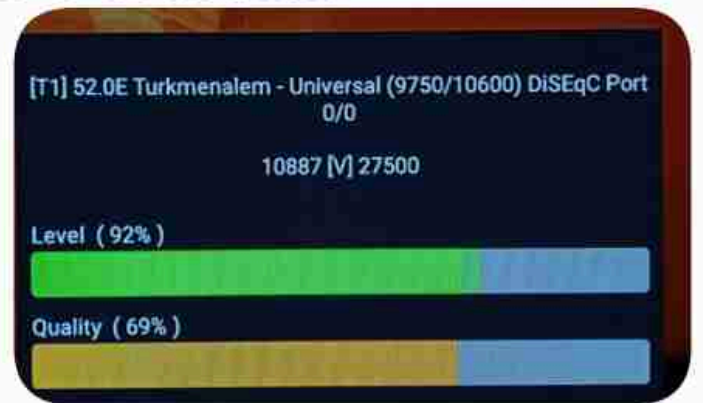

Iran / Bushehr : 11:30am

GMT : 08:00am

Dubai : 12:00pm