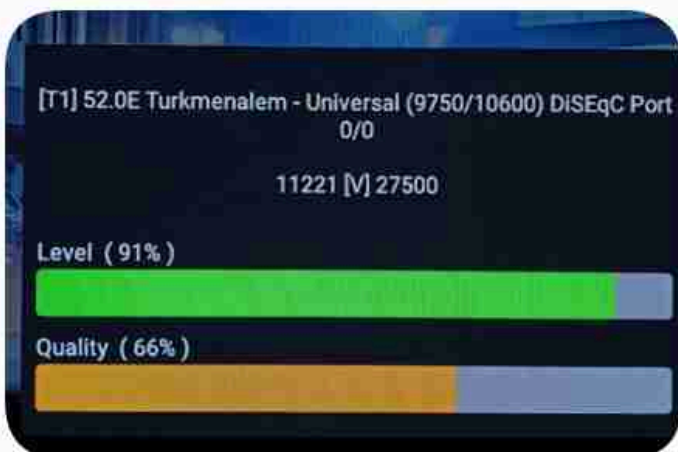

Iran / Bushehr : 11:30am

GMT : 08:00am

Dubai : 12:00pm