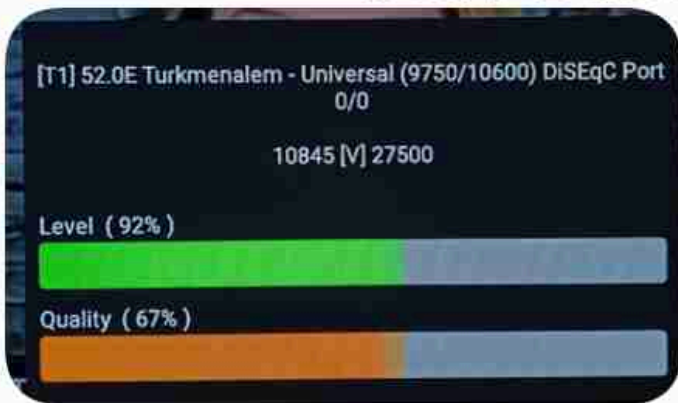

Iran / Bushehr : 11:30am

GMT : 08:00am

Dubai : 12:00pm