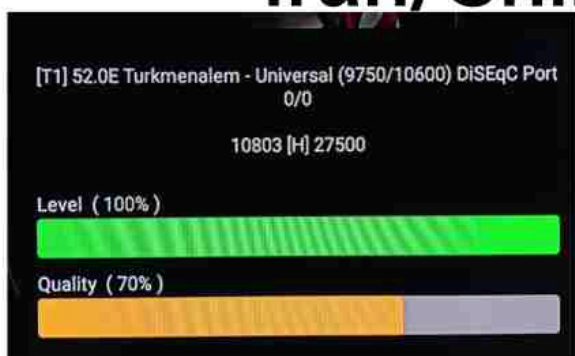

Iran/Shiraz: 01 am

GMT : 09:30pm

Dubai : 01:30am