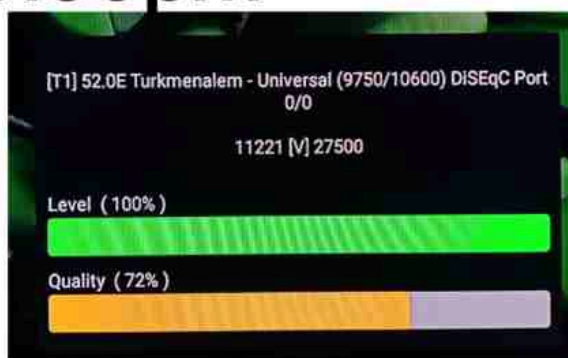

Iran/Shiraz: 01 am

GMT : 09:30pm

Dubai : 01:30am