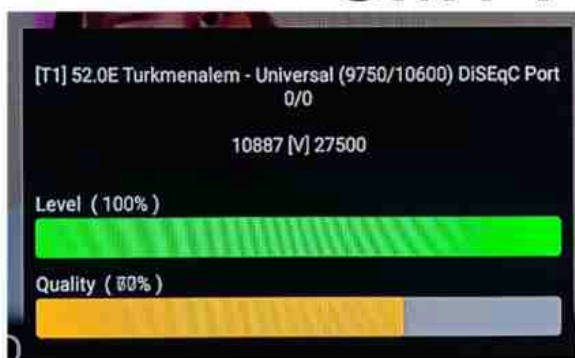

Iran/Shiraz: 01 am

GMT : 09:30pm

Dubai : 01:30am