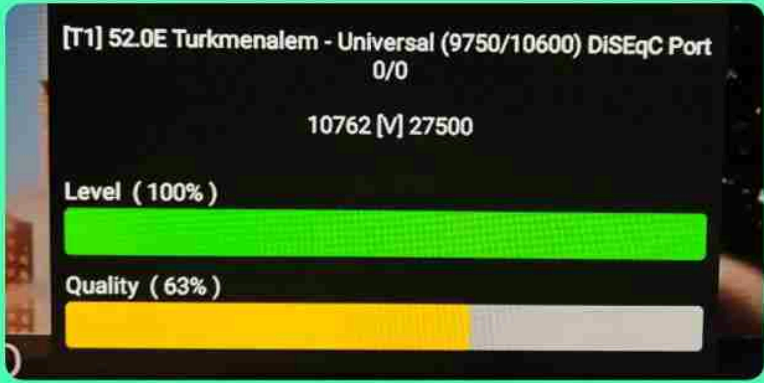

Iran / Bushehr

02:30pm (GMT)

06 October 2024

STABLE

IRAN//Shiraz
06october 2024
02:30 pm (GMT)

Iran / borazjan

02:30pm GMT

06 oct 2024