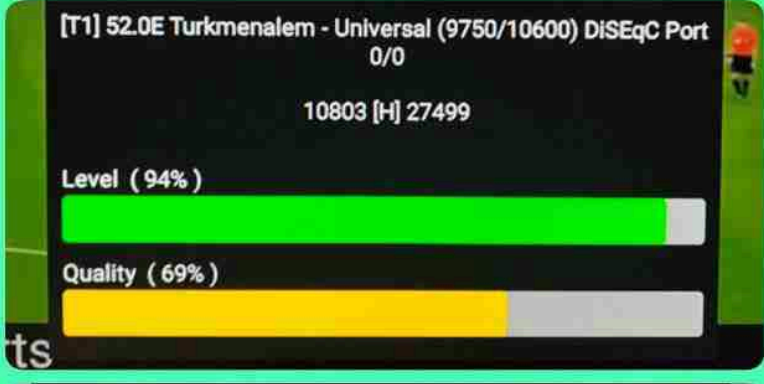

Iran / Bushehr

02:30pm (GMT)

06 October 2024

STABLE

IRAN//Shiraz
06october 2024
02:30 pm (GMT)

Iran / borazjan

02:30pm GMT

06 oct 2024