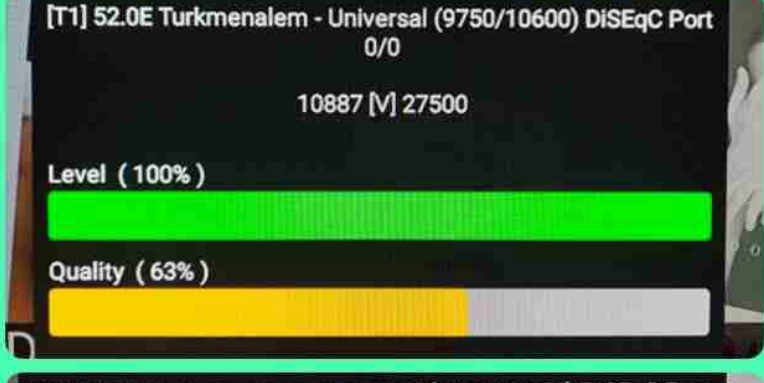

Iran / Bushehr

02:30pm (GMT)

06 October 2024

STABLE

IRAN//Shiraz
06october 2024
02:30 pm (GMT)

Iran / borazjan

02:30pm GMT

06 oct 2024