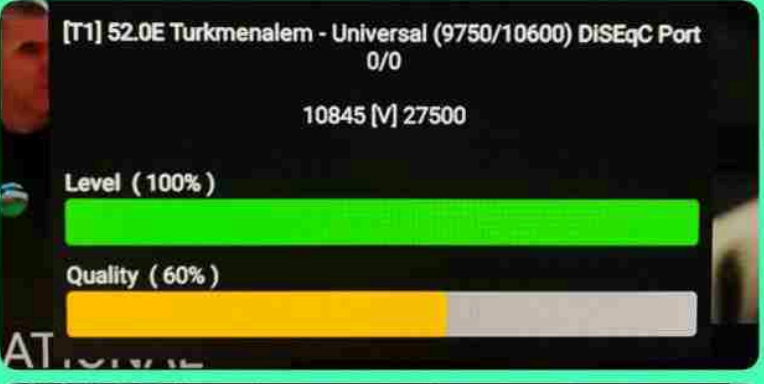

Iran / Bushehr

02:30pm (GMT)

06 October 2024

STABLE

IRAN//Shiraz
06october 2024
02:30 pm (GMT)

Iran / borazjan

02:30pm GMT

06 oct 2024