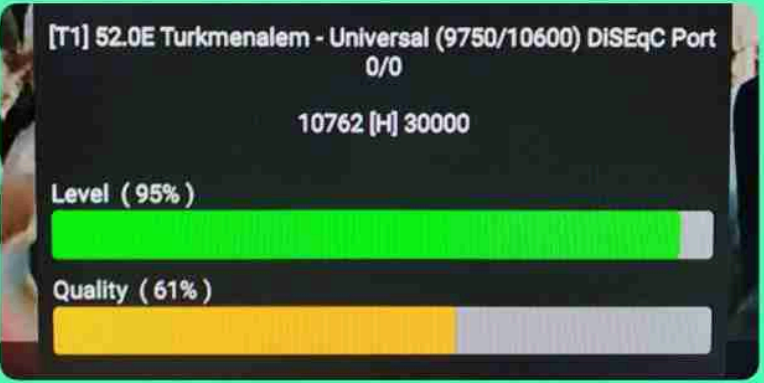

Iran / Bushehr

02:30pm (GMT)

06 October 2024

STABLE

IRAN//Shiraz
06october 2024
02:30 pm (GMT)

Iran / borazjan

02:30pm GMT

06 oct 2024