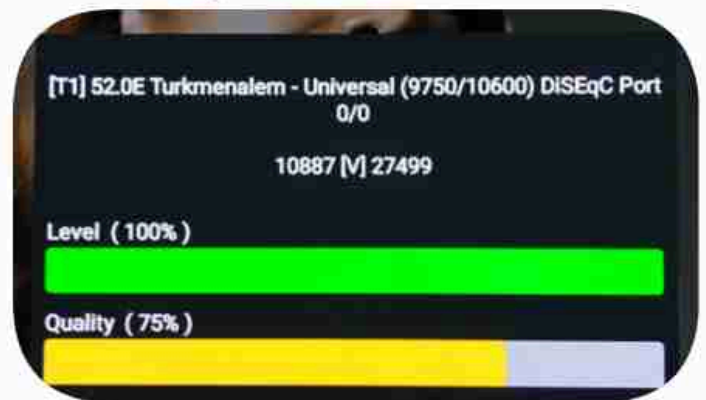

Iran / Bushehr : 06:30pm

GMT : 03:00pm

Dubai : 07:00pm