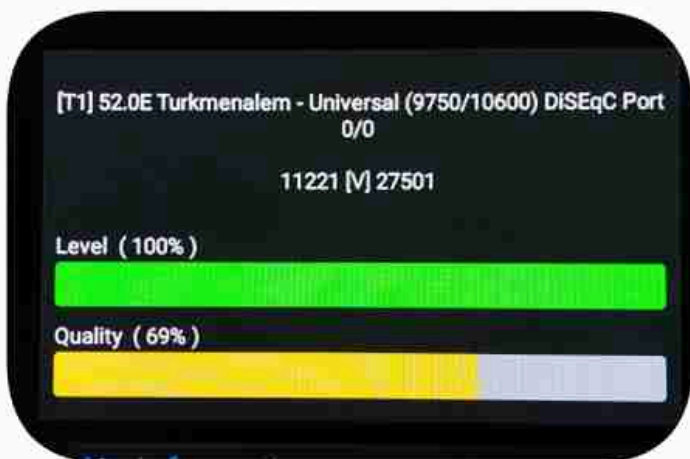

Iran / Bushehr : 06:30pm

GMT : 03:00pm

Dubai : 07:00pm