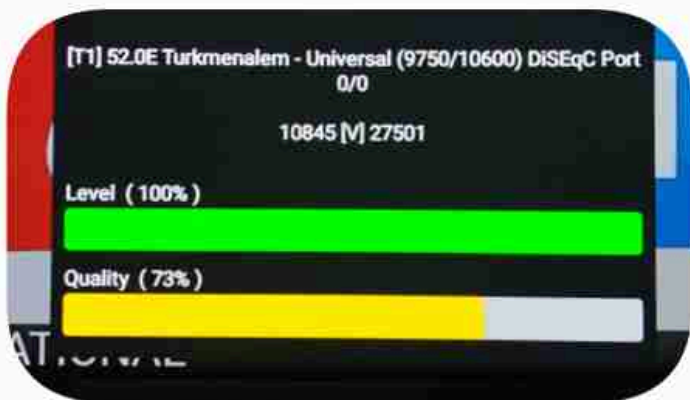

Iran / Bushehr : 06:30pm

GMT : 03:00pm

Dubai : 07:00pm