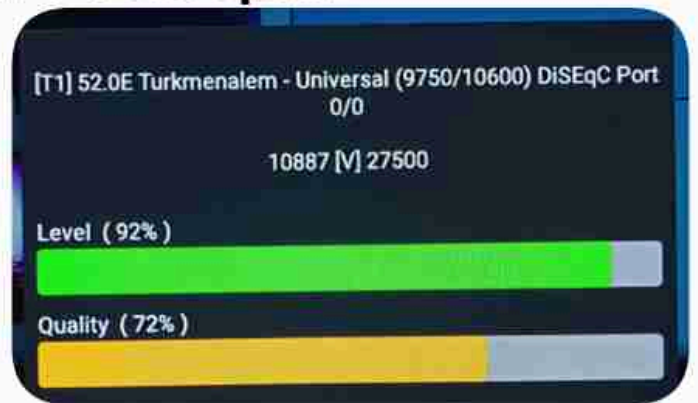

**Iran / Bushehr : 03:30pm**

**GMT : 12:00pm**

**GMT : 04:00pm**