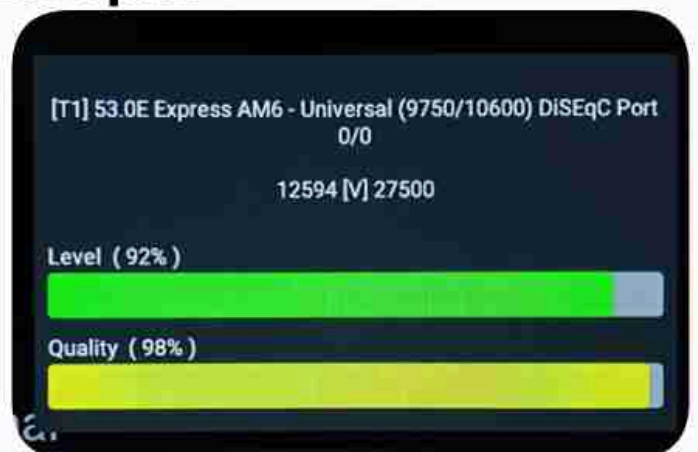

**Iran / Bushehr : 03:30pm**

**GMT : 12:00pm**

**GMT : 04:00pm**