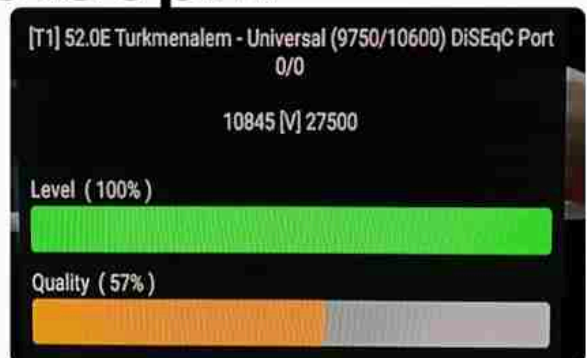

Iran/Shiraz : 01 am

GMT : 09:30pm

Dubai : 01:30am