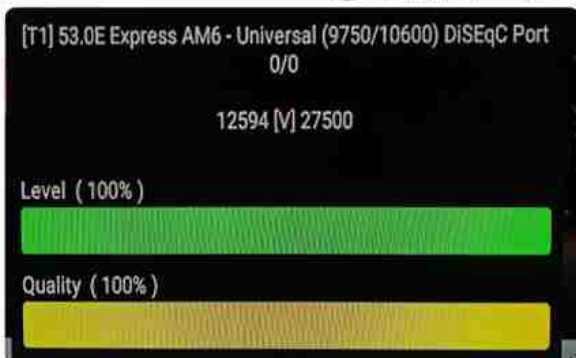

Iran/Shiraz : 01 am

GMT : 09:30pm

Dubai : 01:30am