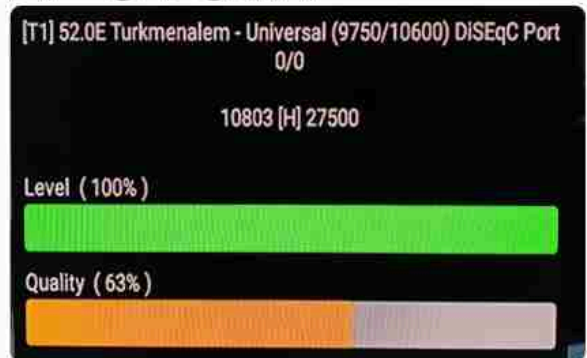

Iran/Shiraz : 01 am

GMT : 09:30pm

Dubai : 01:30am