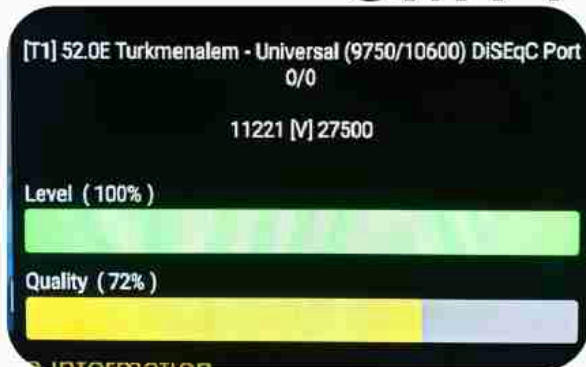

Iran/Shiraz : 06am

GMT : 02:30am

Dubai : 06:30am