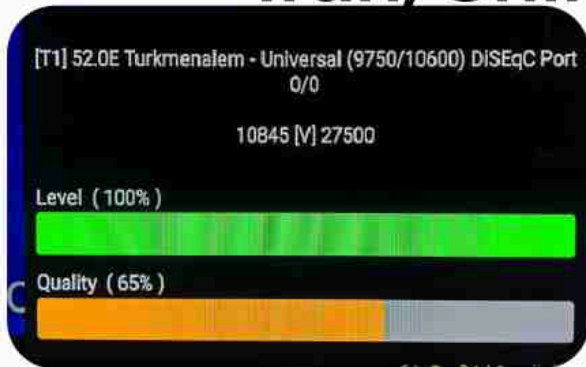

Iran/Shiraz : 06am

GMT : 02:30am

Dubai : 06:30am