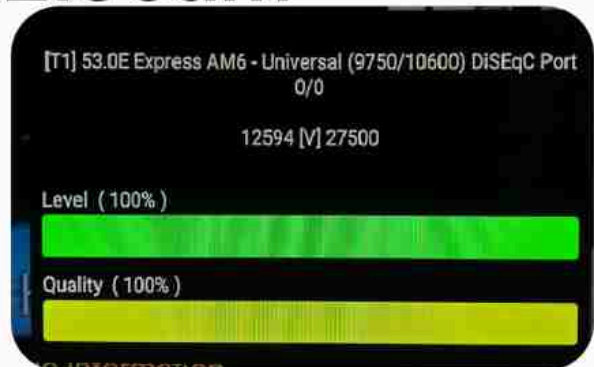

Iran/Shiraz : 06am

GMT : 02:30am

Dubai : 06:30am