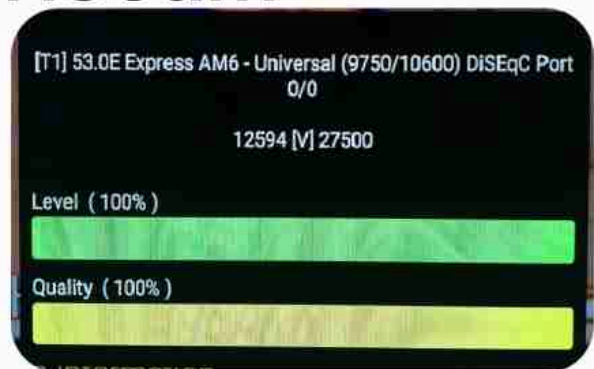

Iran/Shiraz : 05am

GMT : 01:30am

Dubai : 05:30am