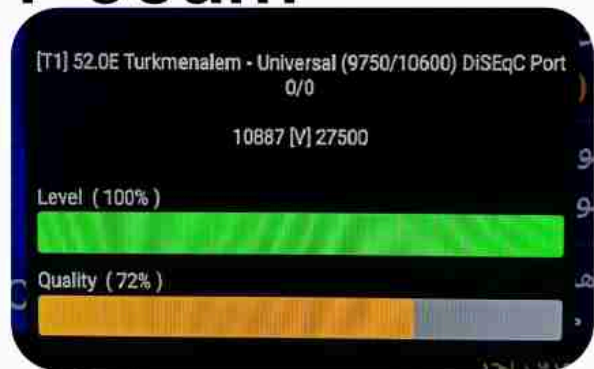

Iran/Shiraz : 05am

GMT : 01:30am

Dubai : 05:30am