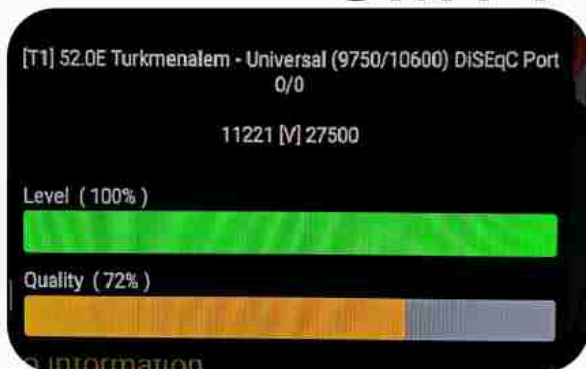

Iran/Shiraz : 05am

GMT : 01:30am

Dubai : 05:30am