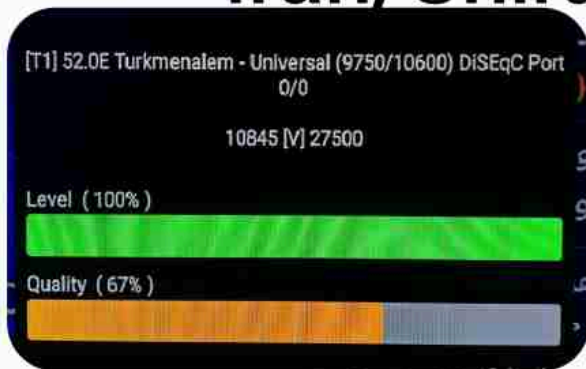

Iran/Shiraz : 05am

GMT : 01:30am

Dubai : 05:30am