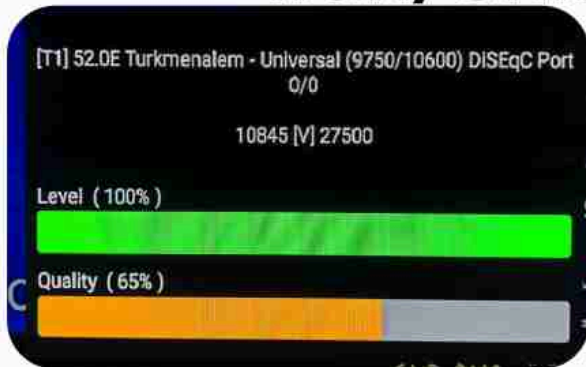

Iran/Shiraz : 02am

GMT : 10:30pm

Dubai : 02:30am