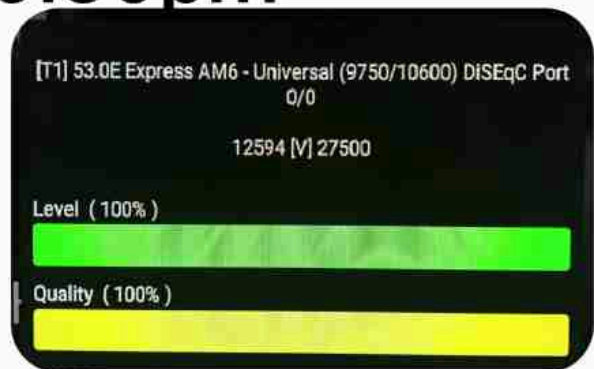

Iran/Shiraz : 02am

GMT : 10:30pm

Dubai : 02:30am