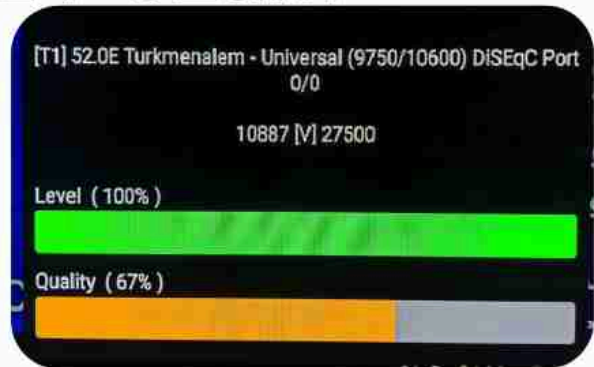

Iran/Shiraz : 02am

GMT : 10:30pm

Dubai : 02:30am