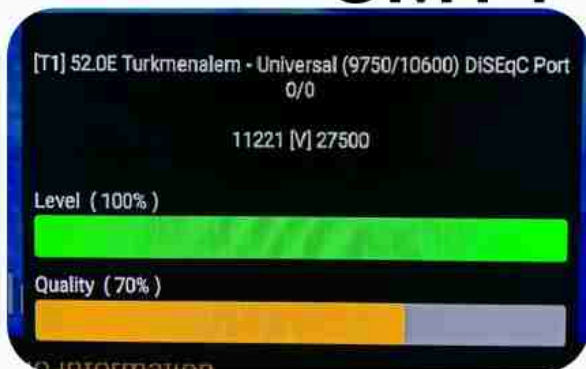

Iran/Shiraz : 02am

GMT : 10:30pm

Dubai : 02:30am