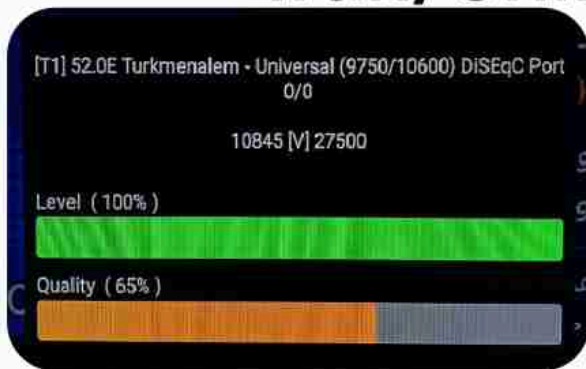

Iran/Shiraz : 01 am

GMT : 09:30pm

Dubai : 01:30am