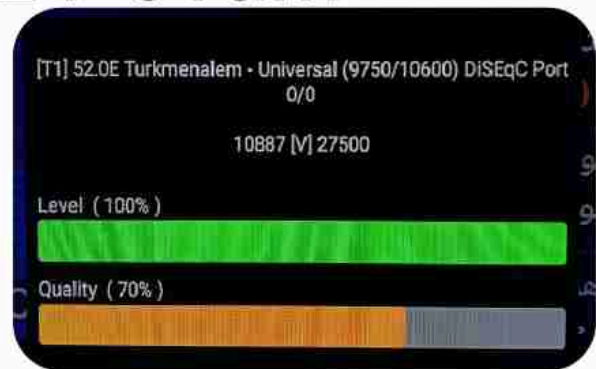

Iran/Shiraz : 01 am

GMT : 09:30pm

Dubai : 01:30am