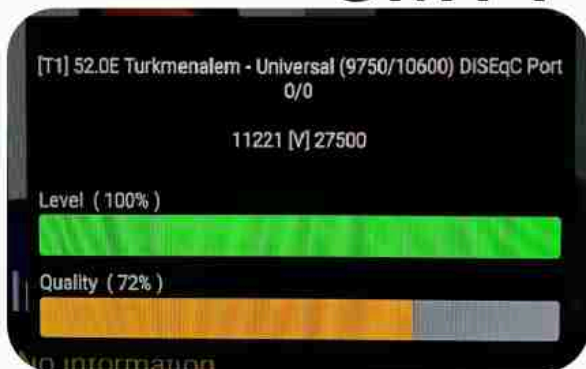

Iran/Shiraz : 01 am

GMT : 09:30pm

Dubai : 01:30am