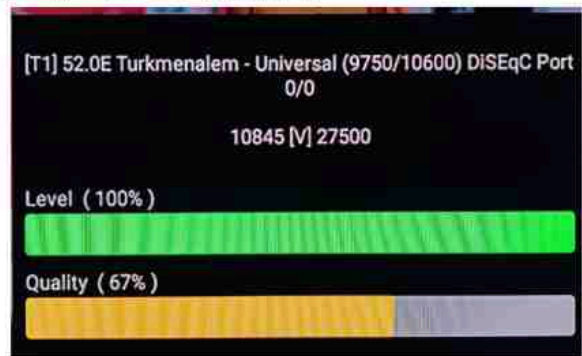

Iran/Shiraz: 05am

GMT : 01:30am

Dubai : 05:30am