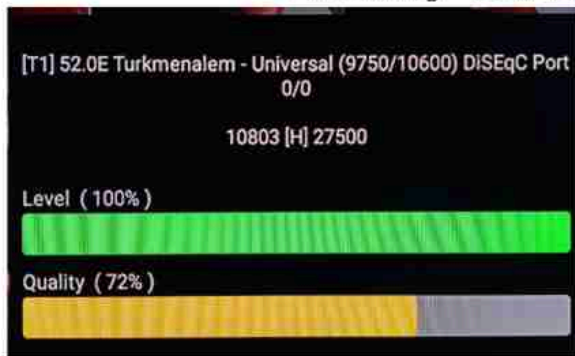

Iran/Shiraz: 05am

GMT : 01:30am

Dubai : 05:30am