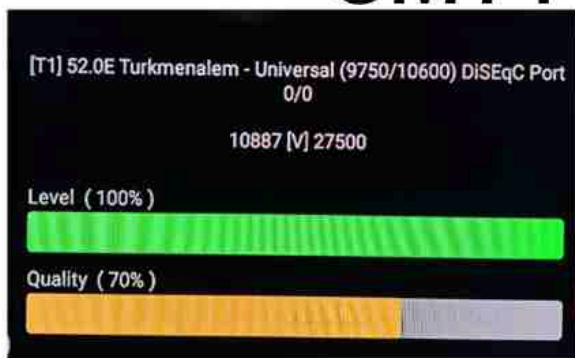

Iran/Shiraz: 05am

GMT : 01:30am

Dubai : 05:30am