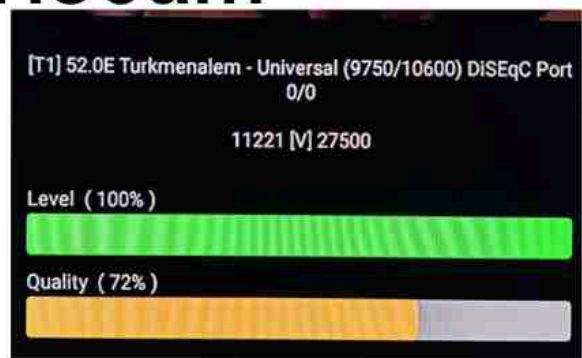

Iran/Shiraz: 05am

GMT : 01:30am

Dubai : 05:30am