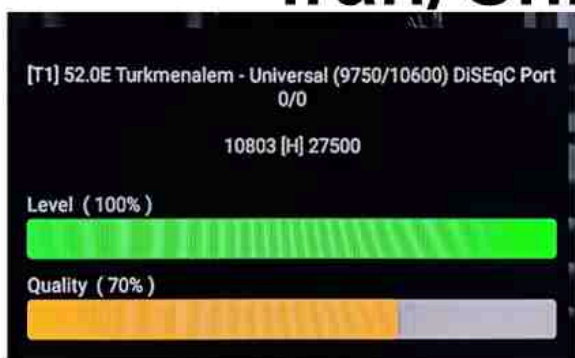

Iran/Shiraz: 01 am

GMT : 09:30pm

Dubai : 01:30am