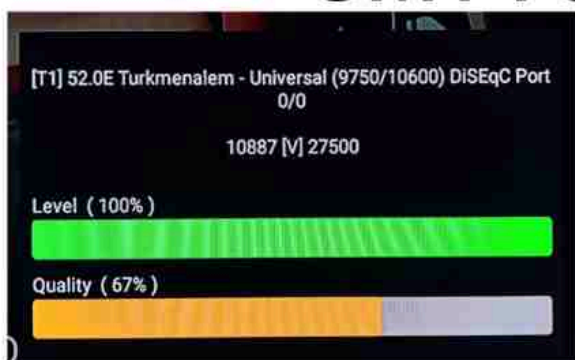

Iran/Shiraz: 01 am

GMT : 09:30pm

Dubai : 01:30am