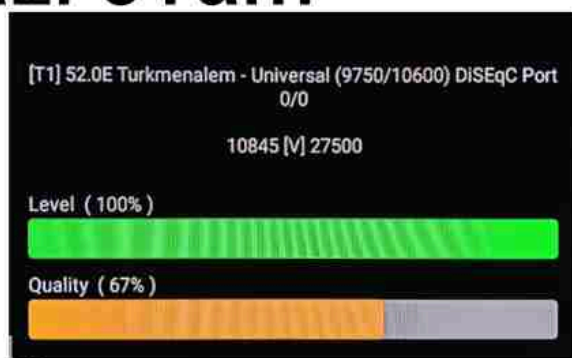

Iran/Shiraz: 01 am

GMT : 09:30pm

Dubai : 01:30am