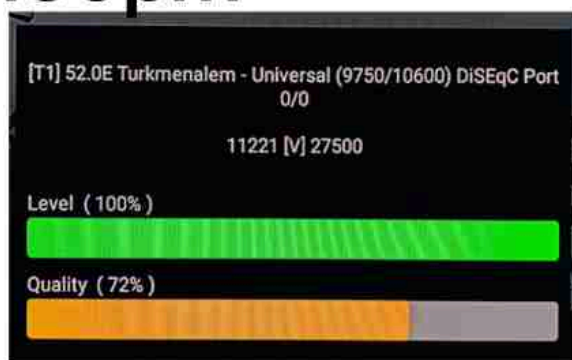

Iran/Shiraz: 01 am

GMT : 09:30pm

Dubai : 01:30am