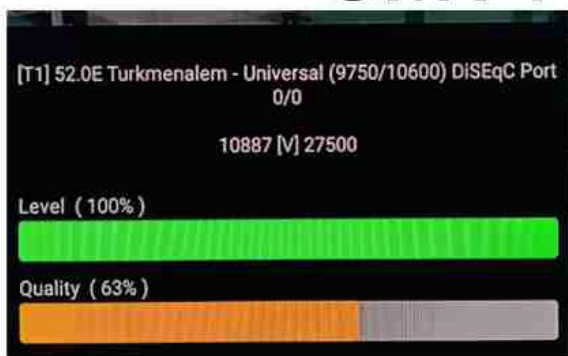

Iran/Shiraz: 01 am

GMT : 09:30pm

Dubai : 01:30am