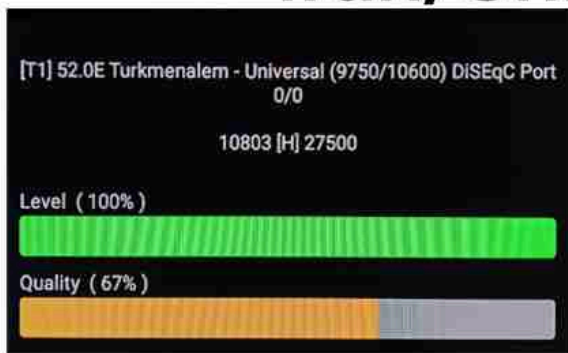

Iran/Shiraz: 01 am

GMT : 09:30pm

Dubai : 01:30am