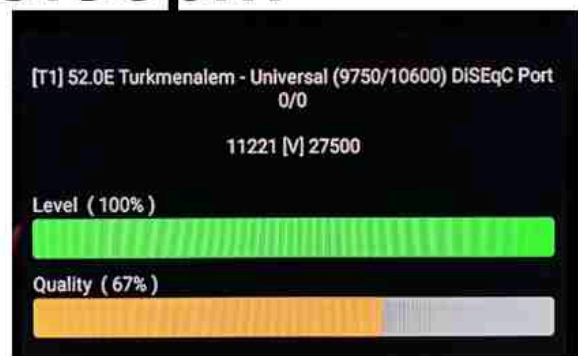

Iran/Shiraz: 01 am

GMT : 09:30pm

Dubai : 01:30am