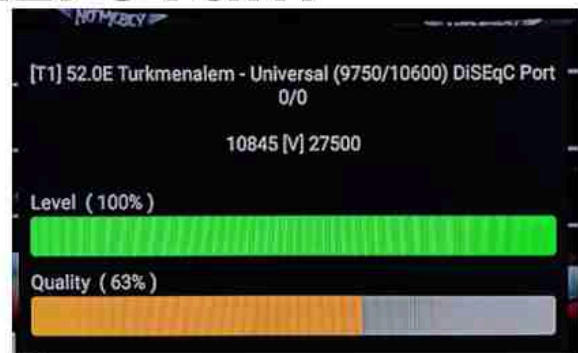

Iran/Shiraz: 01 am

GMT : 09:30pm

Dubai : 01:30am