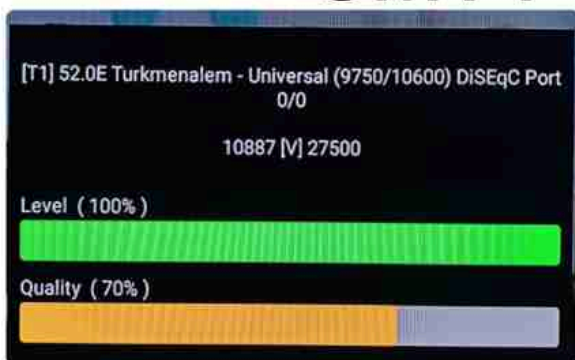

Iran/Shiraz: 05am

GMT : 01:30am

Dubai : 05:30am