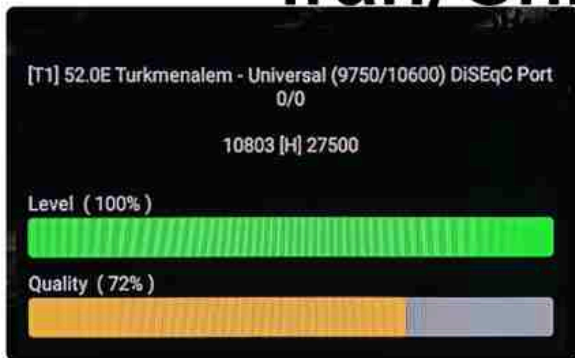

Iran/Shiraz: 05am

GMT : 01:30am

Dubai : 05:30am