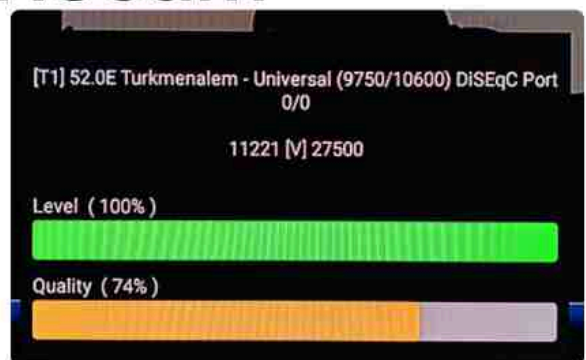

Iran/Shiraz: 05am

GMT : 01:30am

Dubai : 05:30am