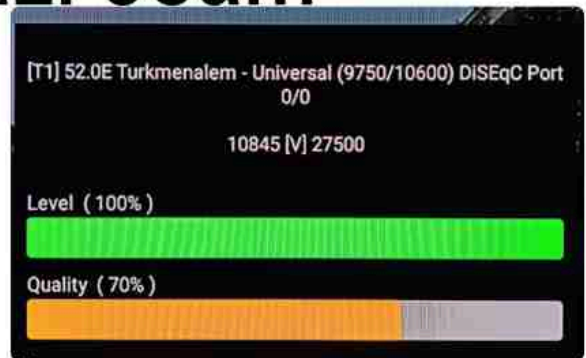

Iran/Shiraz: 05am

GMT : 01:30am

Dubai : 05:30am