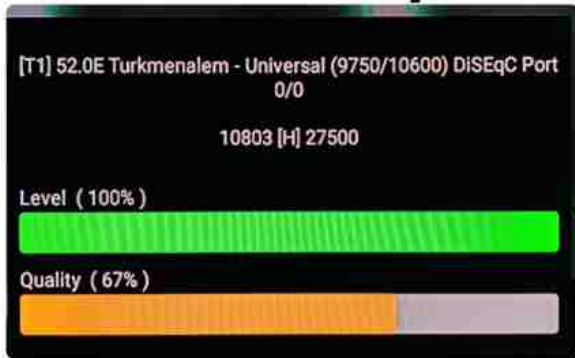

Iran/Shiraz: 01 am

GMT : 09:30pm

Dubai : 01:30am