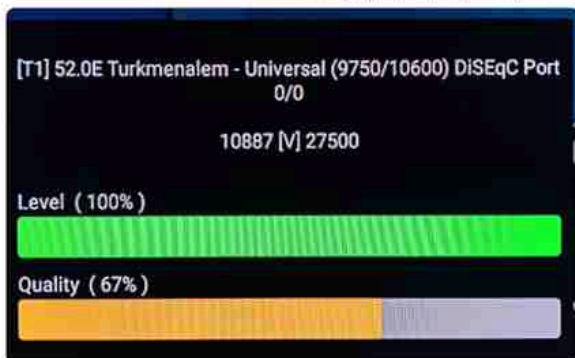

Iran/Shiraz: 01 am

GMT : 09:30pm

Dubai : 01:30am