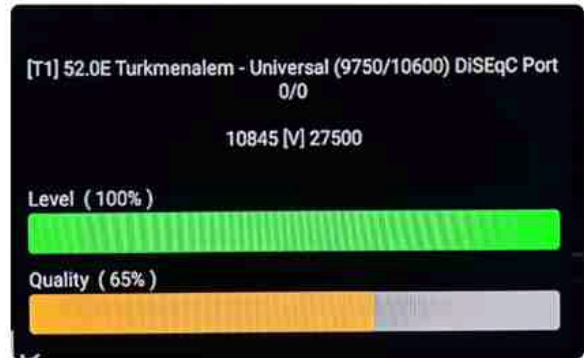

Iran/Shiraz: 01 am

GMT : 09:30pm

Dubai : 01:30am