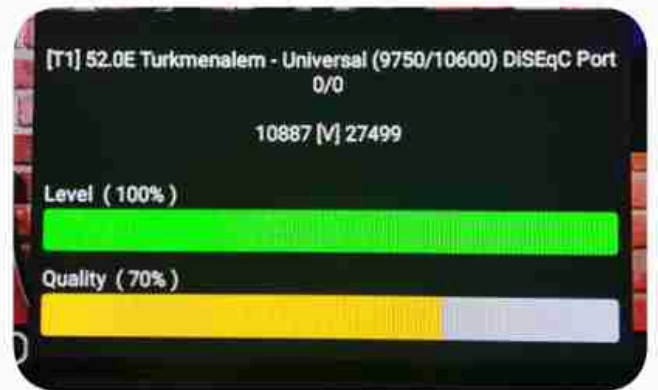

Iran / Bushehr : 10:00pm

GMT : 06:30pm

Dubai : 10:30pm