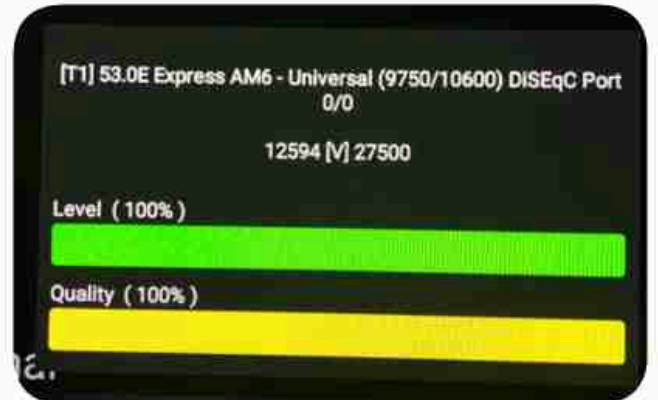

Iran / Bushehr : 10:00pm

GMT : 06:30pm

Dubai : 10:30pm