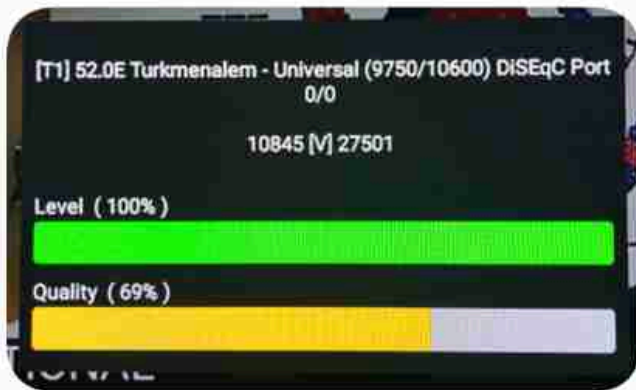

Iran / Bushehr : 10:00pm

GMT : 06:30pm

Dubai : 10:30pm