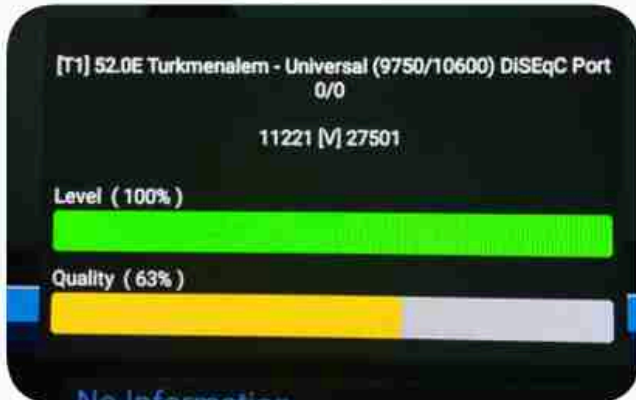

Iran / Bushehr : 10:00pm

GMT : 06:30pm

Dubai : 10:30pm