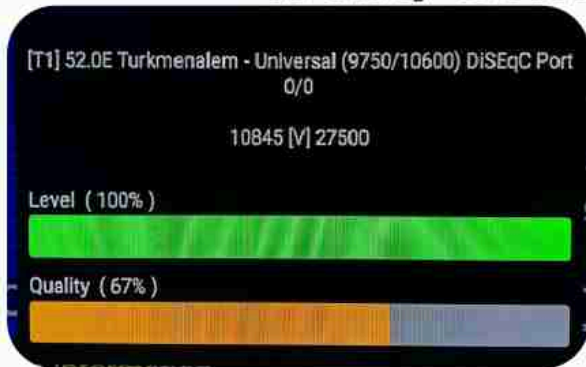

Iran/Shiraz : 05am

GMT : 01:30am

Dubai : 05:30am