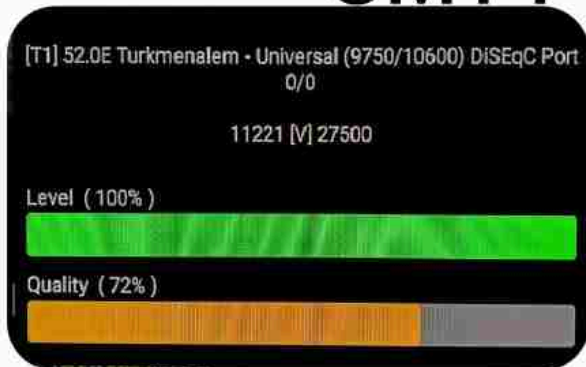

Iran/Shiraz : 05am

GMT : 01:30am

Dubai : 05:30am