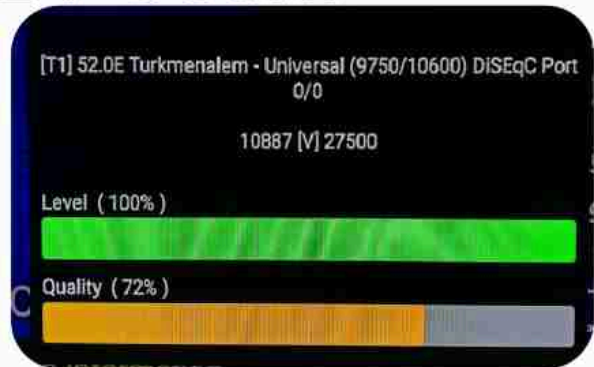

Iran/Shiraz : 05am

GMT : 01:30am

Dubai : 05:30am