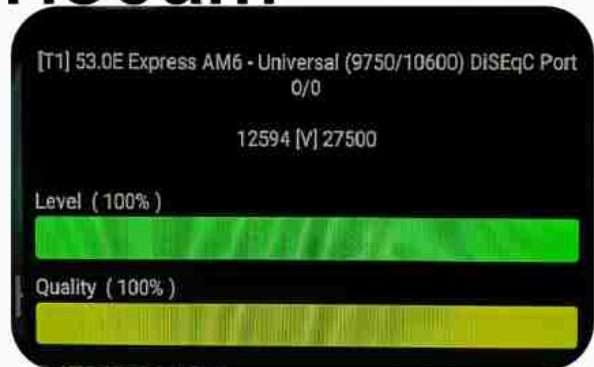

Iran/Shiraz : 05am

GMT : 01:30am

Dubai : 05:30am