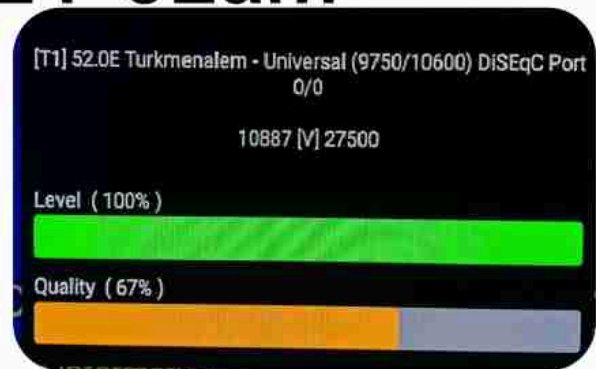

Iran/Shiraz : 02am

GMT : 10:30pm

Dubai : 02:30am