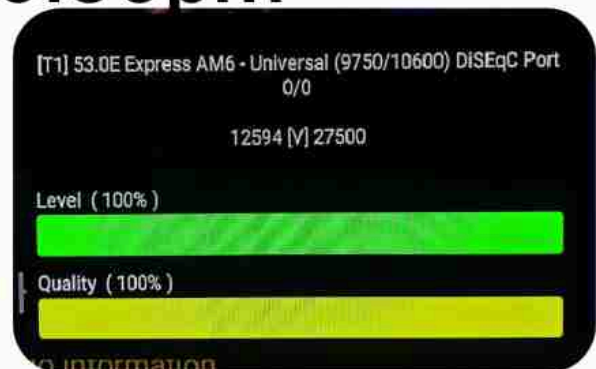

Iran/Shiraz : 02am

GMT : 10:30pm

Dubai : 02:30am