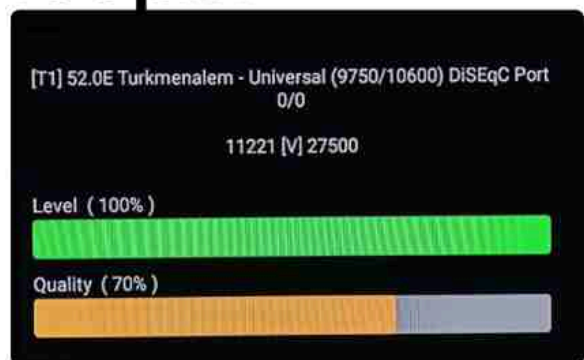

Iran/Shiraz: 01 am

GMT : 09:30pm

Dubai : 01:30am