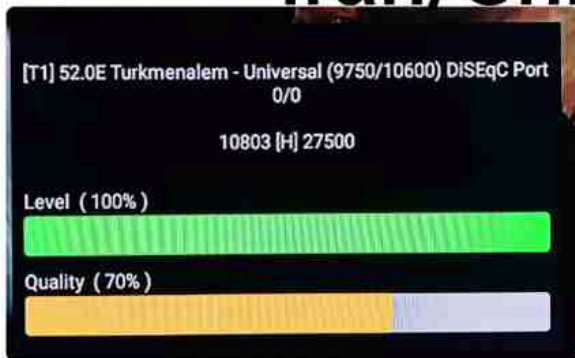

Iran/Shiraz: 01 am

GMT : 09:30pm

Dubai : 01:30am