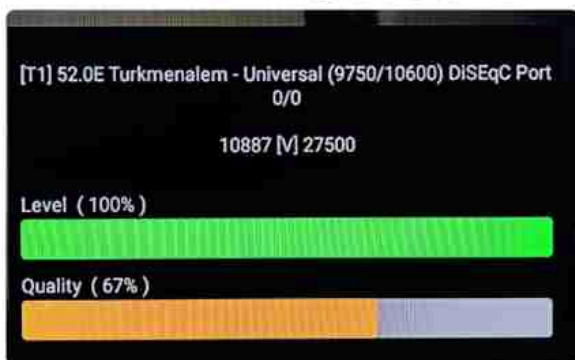

Iran/Shiraz: 01 am

GMT : 09:30pm

Dubai : 01:30am