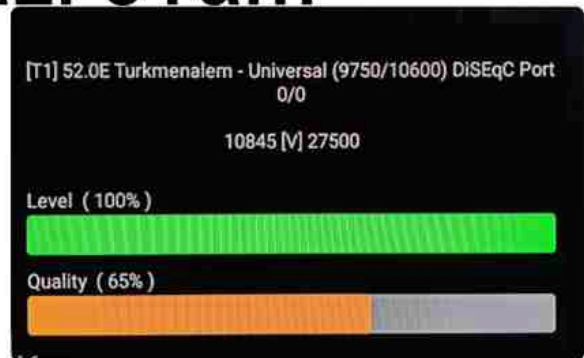

Iran/Shiraz: 01 am

GMT : 09:30pm

Dubai : 01:30am