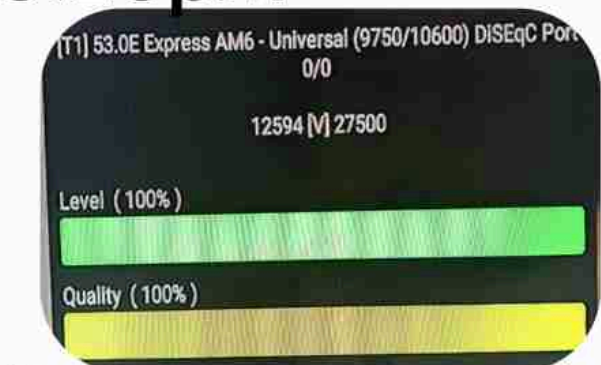

**Iran/Shiraz 11:55pm**

**GMT : 08:25pm**

**Dubai : 12:25am**