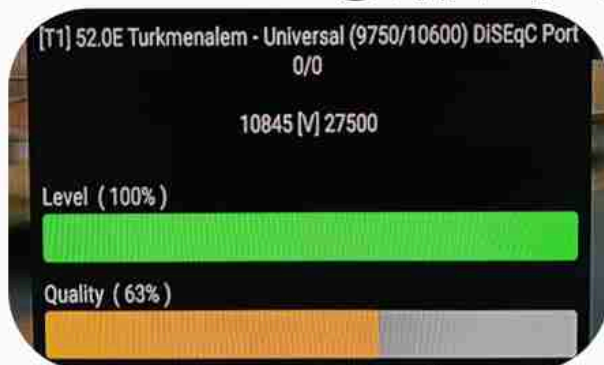

**Iran/Shiraz 11:55pm**

**GMT : 08:25pm**

**Dubai : 12:25am**