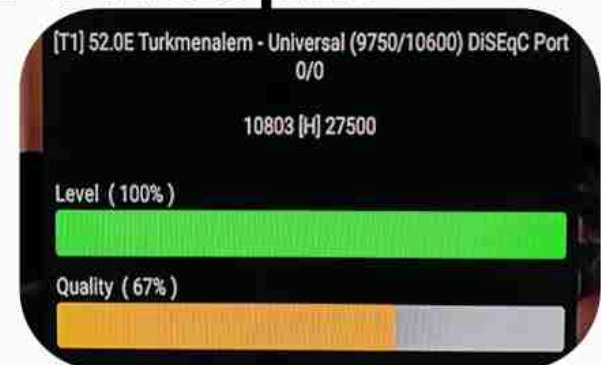

**Iran/Shiraz 11:55pm**

**GMT : 08:25pm**

**Dubai : 12:25am**