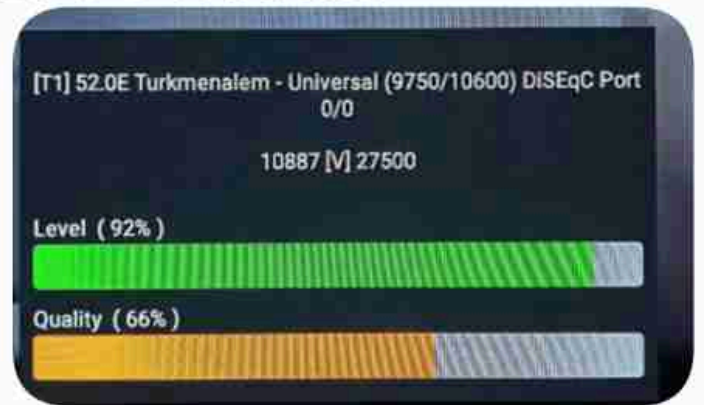

Iran / Busheher : 11:30am

GMT : 08:00am

Dubai : 12:00pm