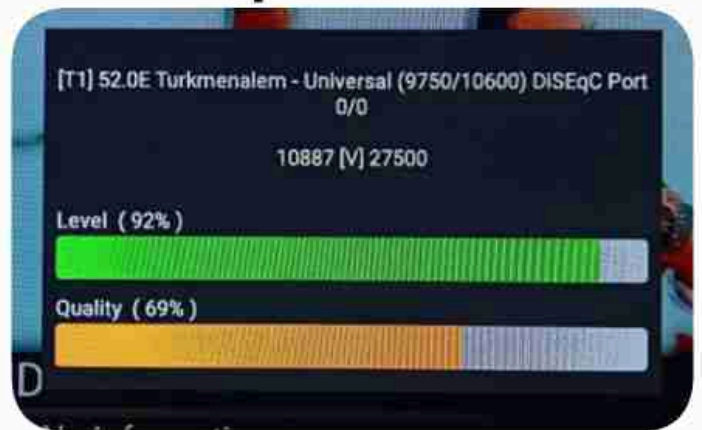

**Iran / Bushehr : 05:00pm**

**GMT : 01:30pm**

**Dubai : 05:30pm**