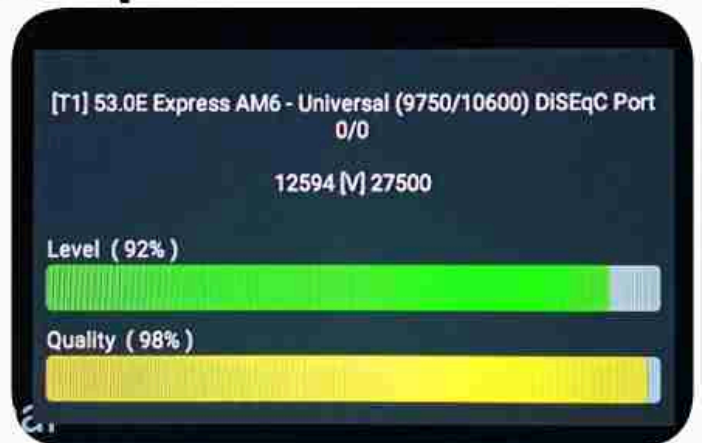

**Iran / Bushehr : 05:00pm**

**GMT : 01:30pm**

**Dubai : 05:30pm**