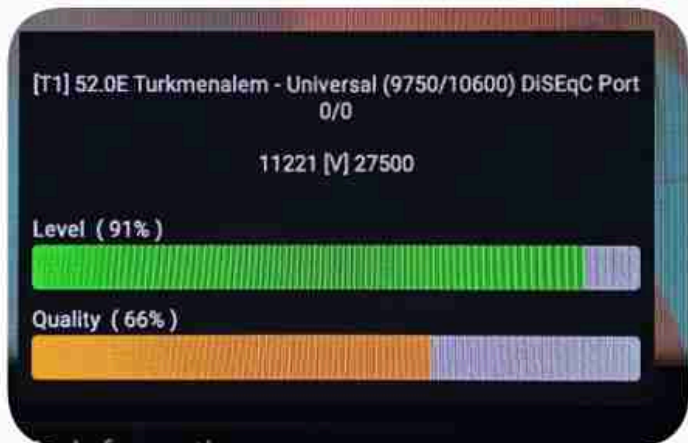

**Iran / Bushehr : 05:00pm**

**GMT : 01:30pm**

**Dubai : 05:30pm**