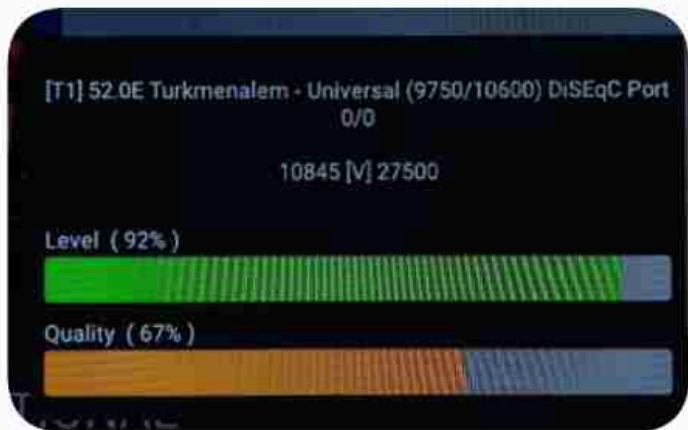

**Iran / Bushehr : 05:00pm**

**GMT : 01:30pm**

**Dubai : 05:30pm**