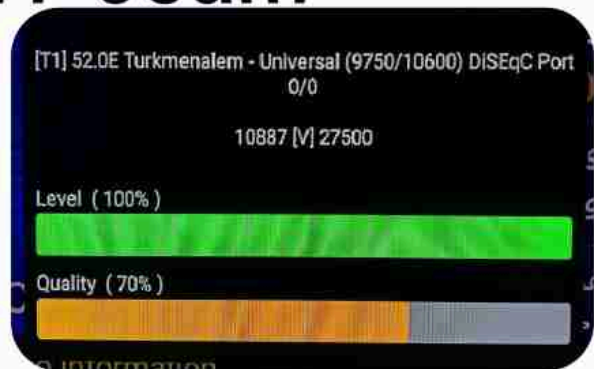

Iran/Shiraz : 05am

GMT : 01:30am

Dubai : 05:30am