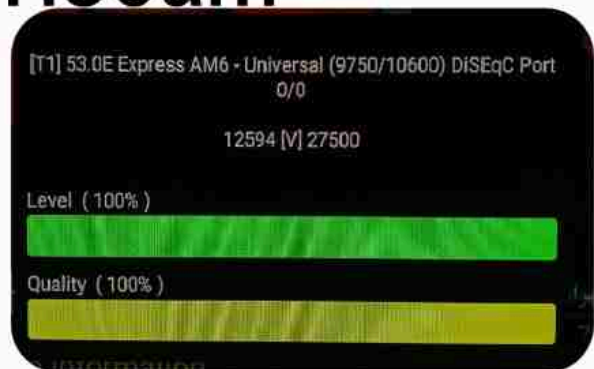

Iran/Shiraz : 05am

GMT : 01:30am

Dubai : 05:30am