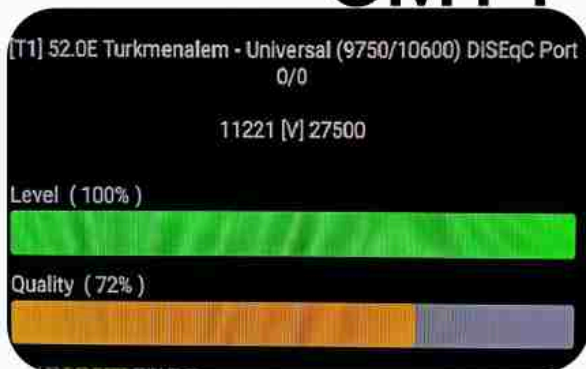

Iran/Shiraz : 05am

GMT : 01:30am

Dubai : 05:30am