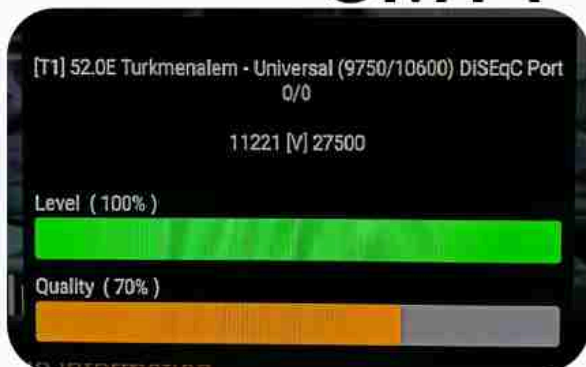

Iran/Shiraz : 03am

GMT : 11:30pm

Dubai : 03:30am