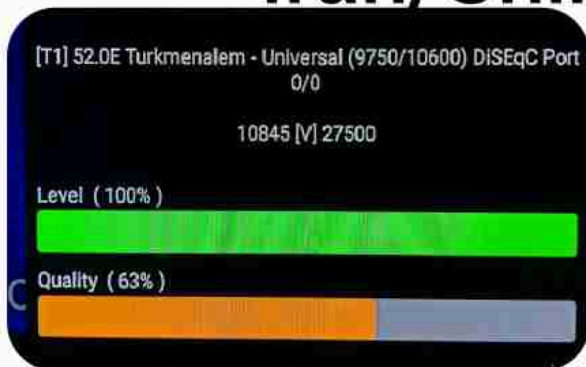

Iran/Shiraz : 03am

GMT : 11:30pm

Dubai : 03:30am