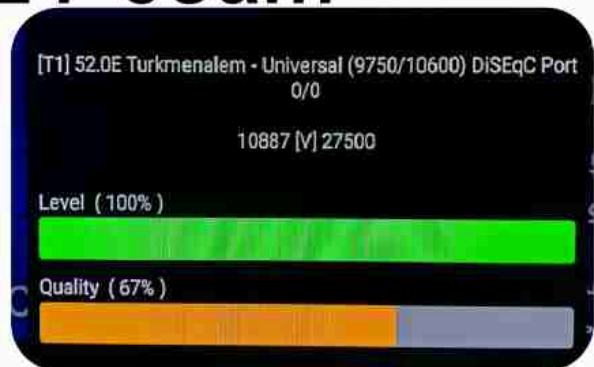

Iran/Shiraz : 03am

GMT : 11:30pm

Dubai : 03:30am