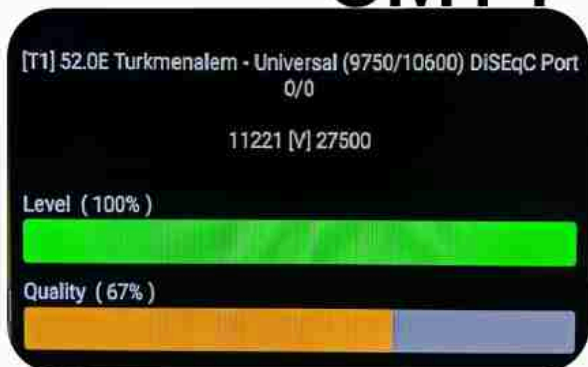

Iran/Shiraz : 02am

GMT : 10:30pm

Dubai : 02:30am