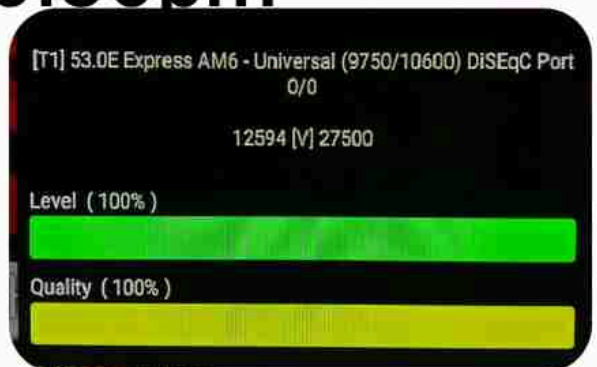

Iran/Shiraz : 02am

GMT : 10:30pm

Dubai : 02:30am