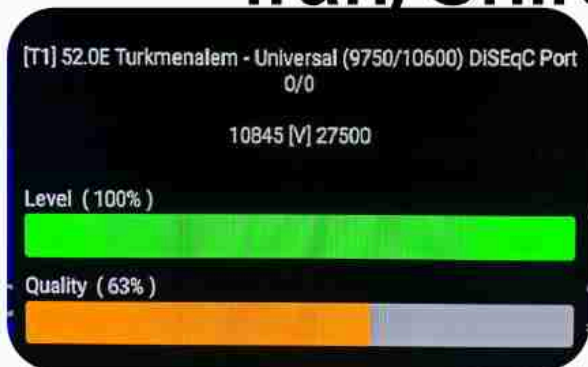

Iran/Shiraz : 02am

GMT : 10:30pm

Dubai : 02:30am