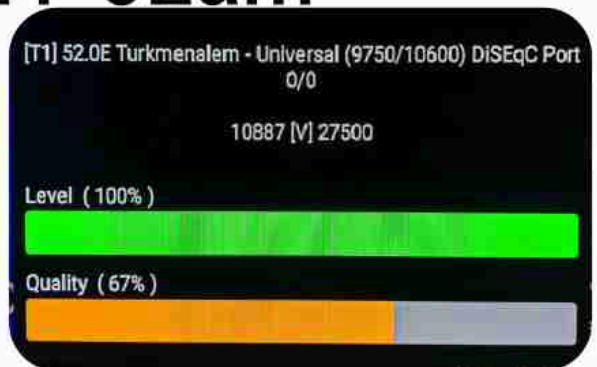

Iran/Shiraz : 02am

GMT : 10:30pm

Dubai : 02:30am