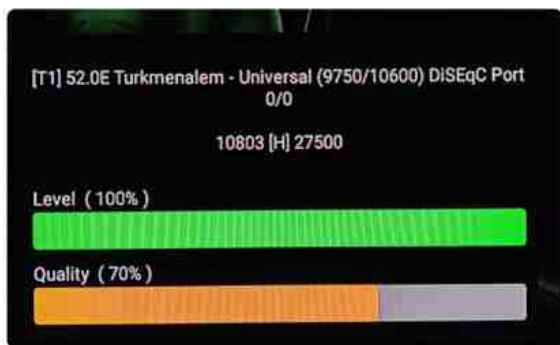

Iran/Shiraz: 01 am

GMT : 09:30pm

Dubai : 01:30am