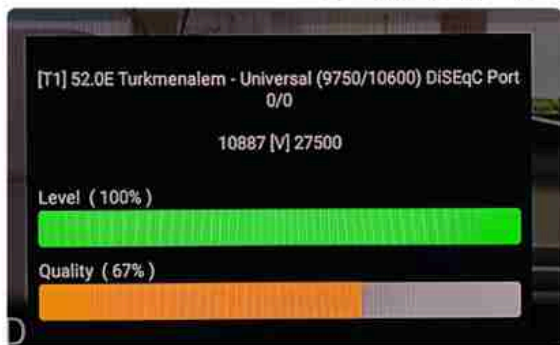

Iran/Shiraz: 01 am

GMT : 09:30pm

Dubai : 01:30am