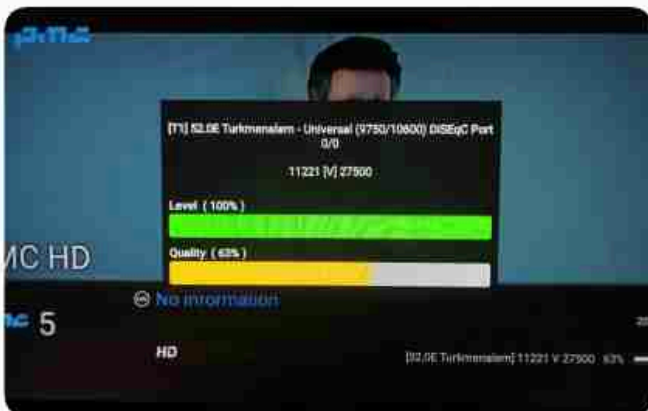

iran / boshehr : 05pm

GMT : 01:30pm

dubai : 05:30pm