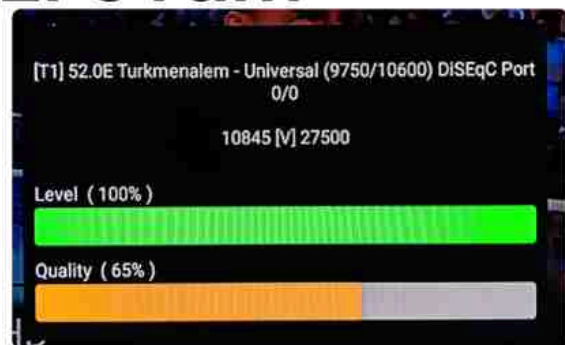

Iran/Shiraz: 01 am

GMT : 09:30pm

Dubai : 01:30am