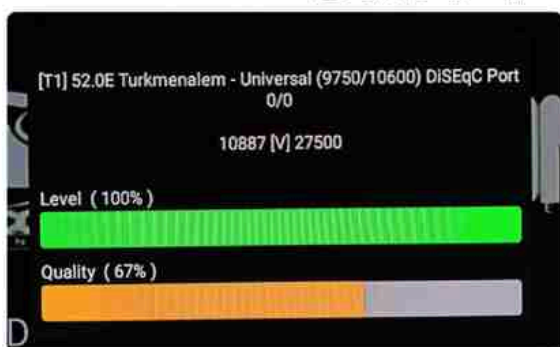

Iran/Shiraz: 01 am

GMT : 09:30pm

Dubai : 01:30am