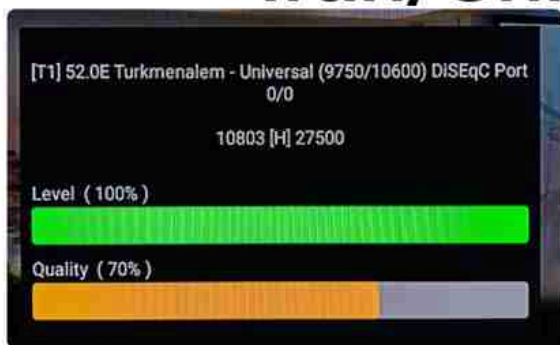

Iran/Shiraz: 01 am

GMT : 09:30pm

Dubai : 01:30am