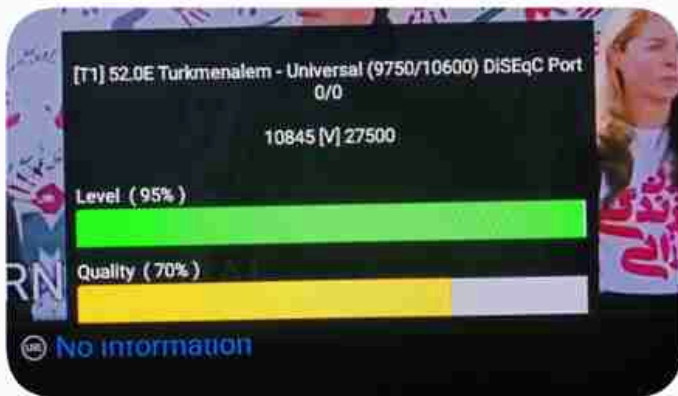

Iran / Bushehr : 05:30pm

GMT : 02:00pm

Dubai : 18:00pm