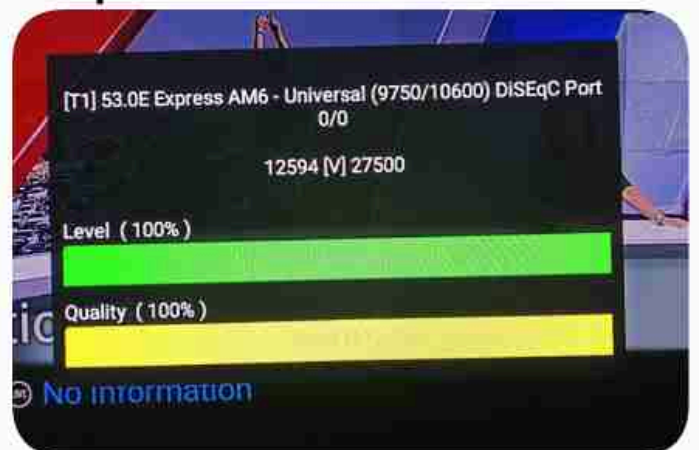

Iran / Bushehr : 05:30pm

GMT : 02:00pm

Dubai : 18:00pm