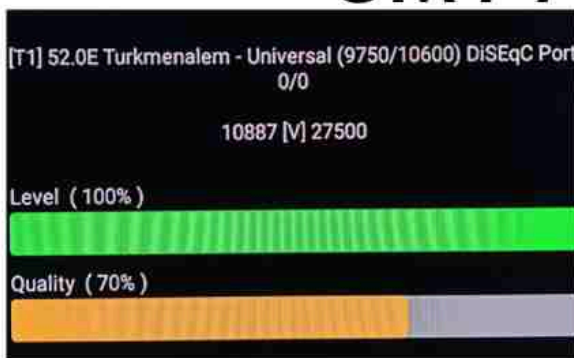

Iran/Shiraz: 05am

GMT : 01:30am

Dubai : 05:30am