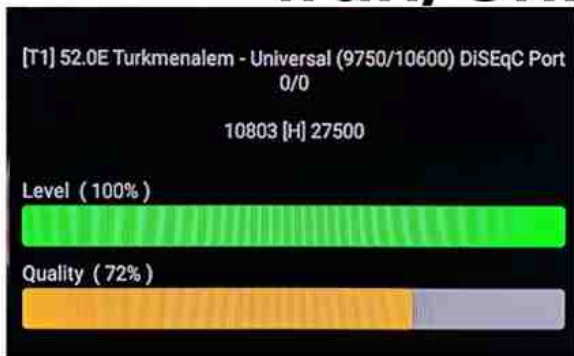

Iran/Shiraz: 05am

GMT : 01:30am

Dubai : 05:30am