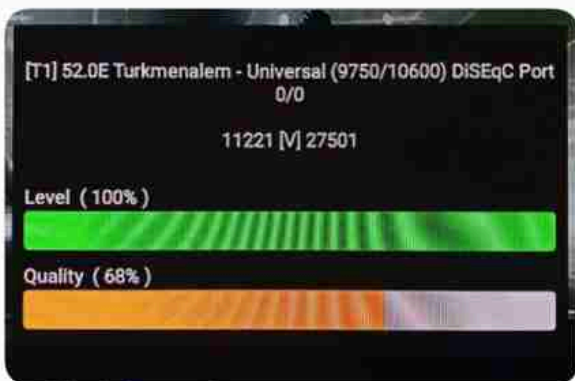

Iran / Bushehr : 03:30pm

GMT : 12:00pm

Dubai : 04:00pm