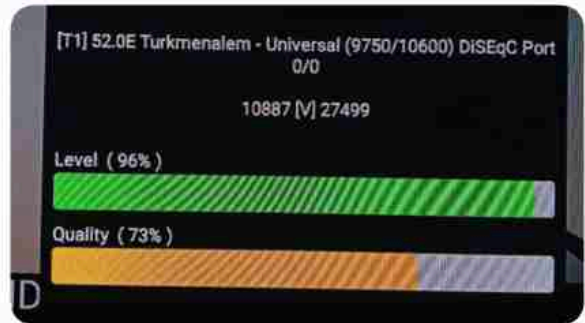

Iran / Bushehr : 03:30pm

GMT : 12:00pm

Dubai : 04:00pm