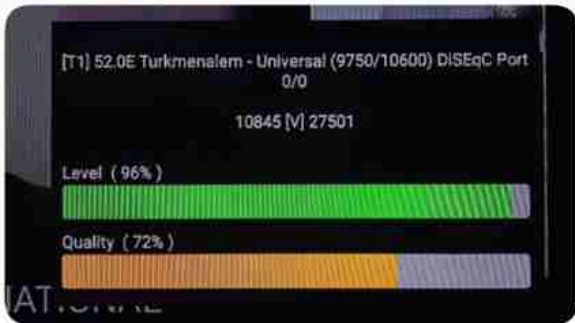

Iran / Bushehr : 03:30pm

GMT : 12:00pm

Dubai : 04:00pm