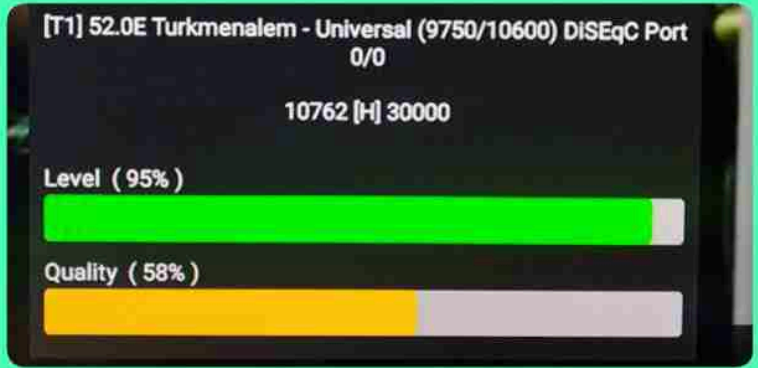

Iran / Bushehr

02:30pm (GMT)

03 October 2024

STABLE

IRAN//Shiraz
03october 2024
02:30 pm (GMT)

Iran / borazjan

02:30pm GMT

03 oct 2024