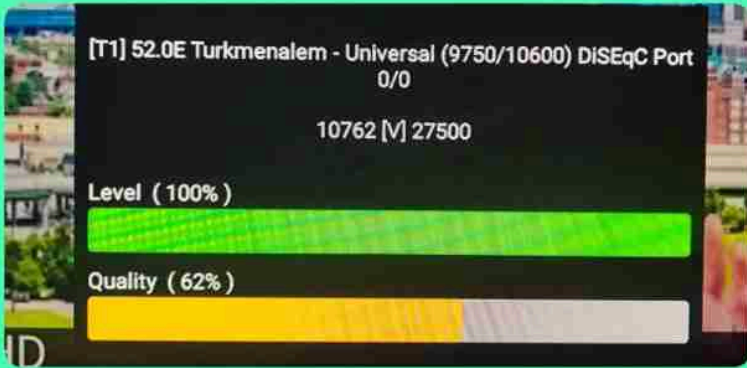

Iran / Bushehr

02:30pm (GMT)

03 October 2024

STABLE

IRAN//Shiraz
03october 2024
02:30 pm (GMT)

Iran / borazjan

02:30pm GMT

03 oct 2024