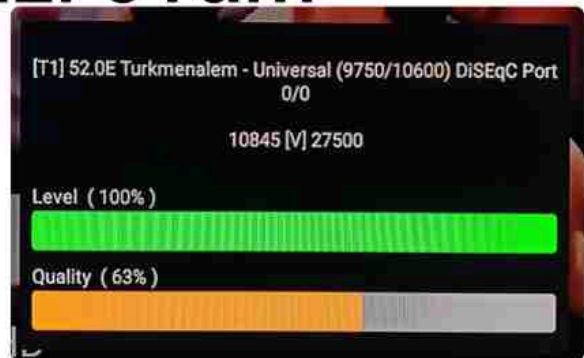

Iran/Shiraz: 01 am

GMT : 09:30pm

Dubai : 01:30am