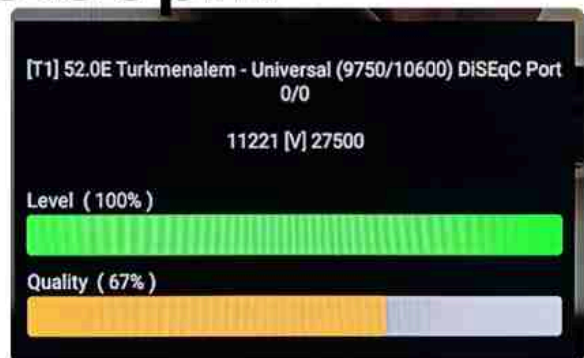

Iran/Shiraz: 01 am

GMT : 09:30pm

Dubai : 01:30am