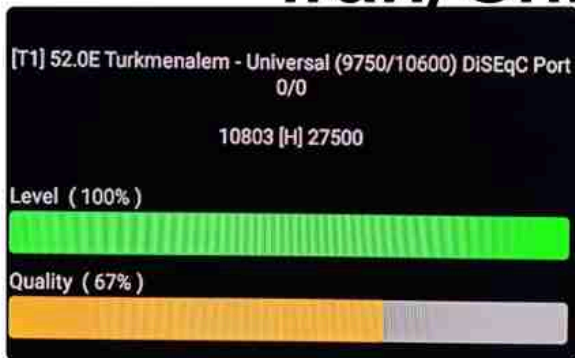

Iran/Shiraz: 01 am

GMT : 09:30pm

Dubai : 01:30am