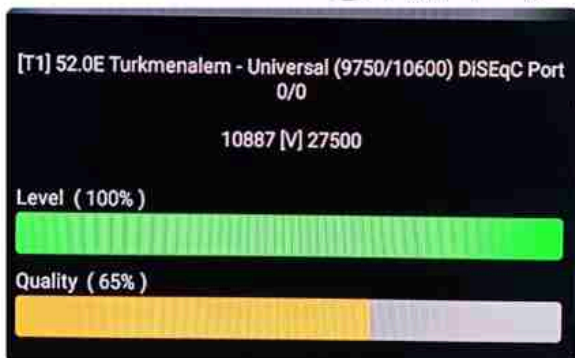

Iran/Shiraz: 01 am

GMT : 09:30pm

Dubai : 01:30am